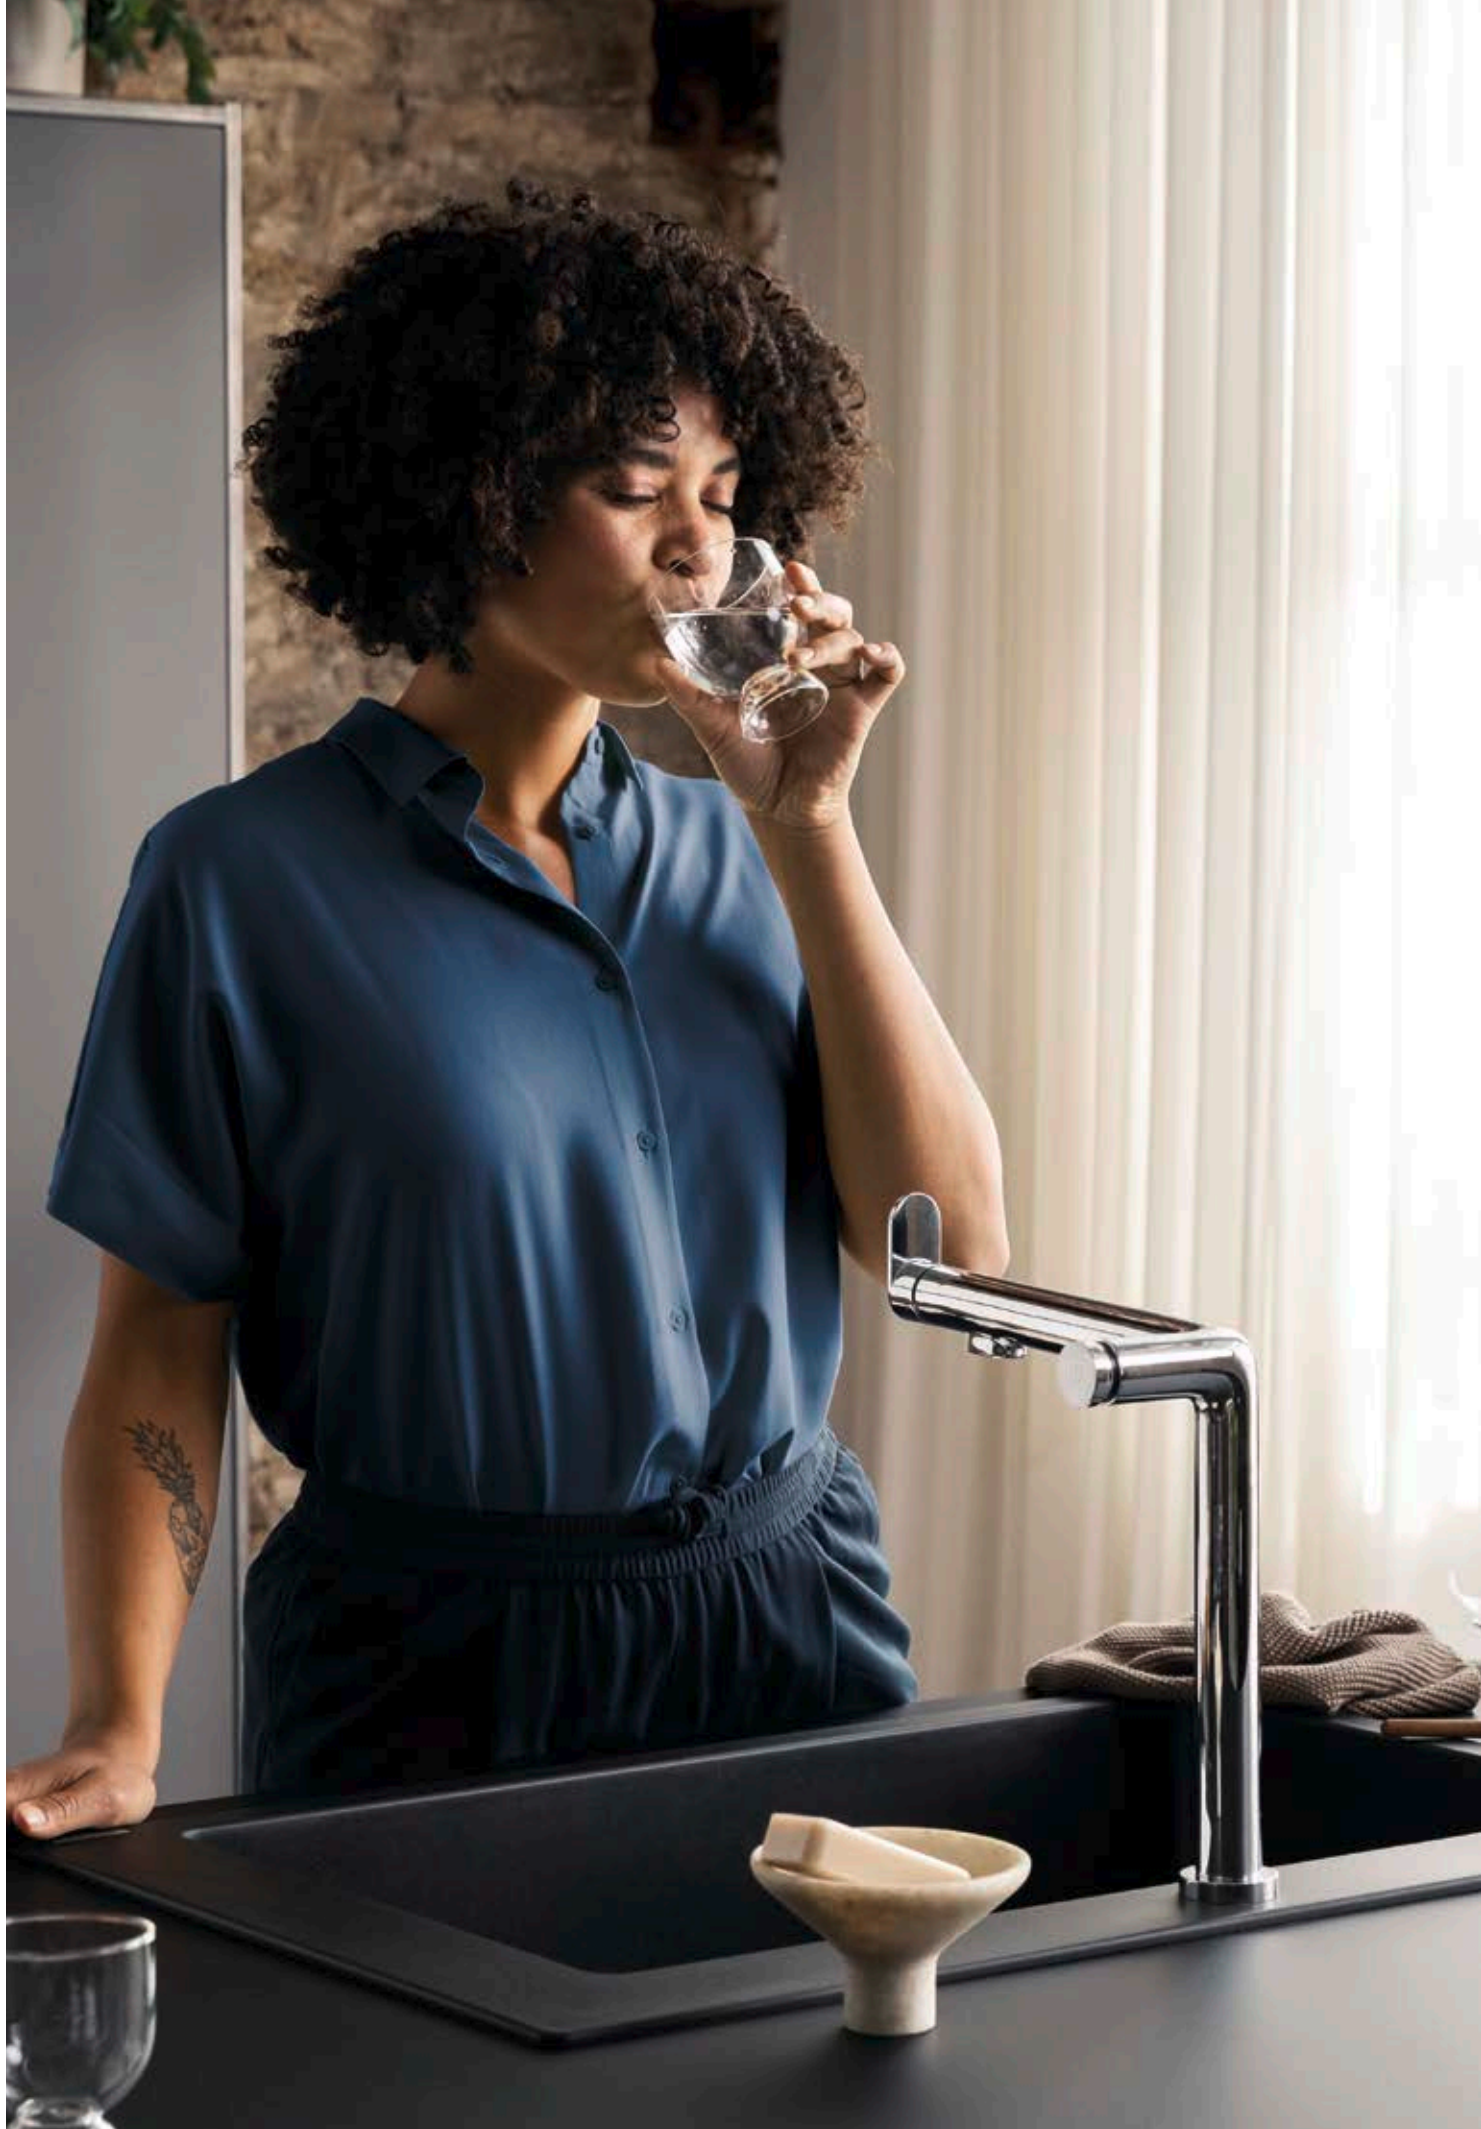

No tienes más que escanear
el código y descubrir la
iBox universal 2.

iBox universal 2

Set básico
01500180

Q3/2023

A vertical photograph on the left side of the page shows a kitchen scene. In the foreground, a wooden spoon rests on a light-colored countertop. Behind it, a plate holds several mushrooms and some green herbs. In the background, a window with white curtains is visible, letting in bright light.