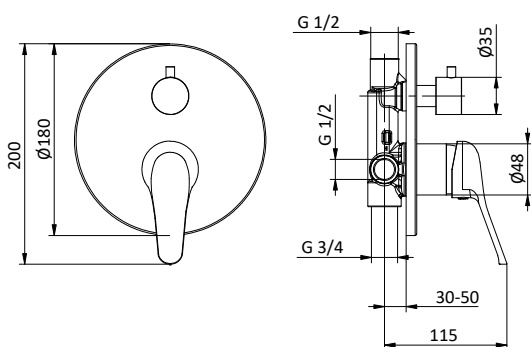

DOCCIA / VASCA SHOWER / BATHTUB

Miscelatore monocomando da incasso per doccia/vasca con deviatore 2 uscite.
Cartuccia Ø 40 mm

Built-in bath/shower mixer with 2 outlets diverter.
Cartridge Ø 40 mm

Art.	Cod.	Leva Lever	Prezzo € Price €
G05	411510401	CROMO	

Ricambi Spare parts

412960067

DOCCIA SHOWER

Miscelatore monocomando da incasso per doccia.

Cartuccia Ø 40 mm

Built-in shower mixer.

Cartridge Ø 40 mm