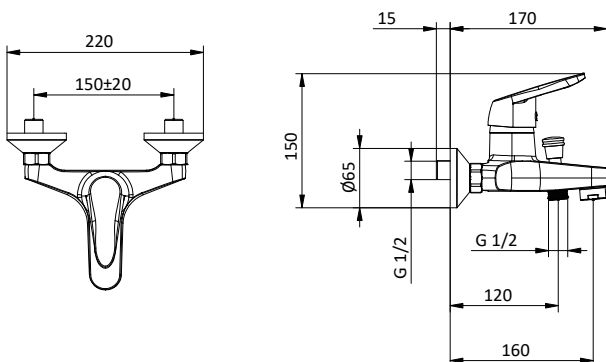

VASCA BATHTUB