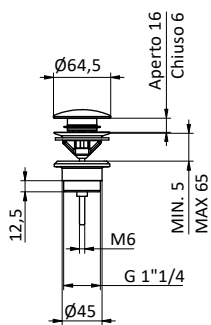

Ricambi Spare parts

412960054

412960069