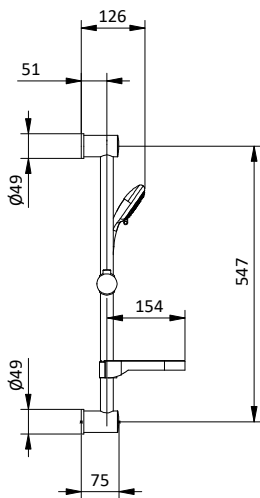

Saliscendi L 600 Ø 25.
Flex **PVC** bianco L 150 cm anti torsione.
Doccia **ABS** 3 getti Ø 85 anticalcare.
Sliding rail L 600 Ø 25.
Flex **PVC** white L 150 cm anti twist.
ABS handshower 3 jets Ø 85 with
anti-limestone system.