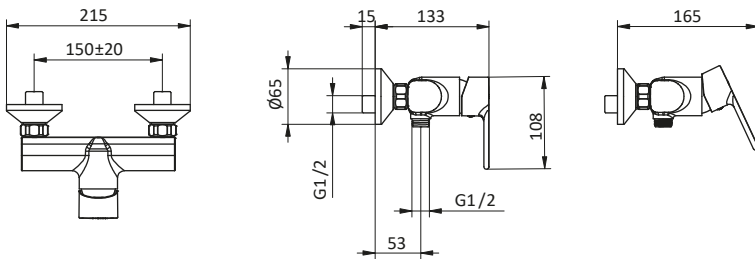

DOCCIA
SHOWER