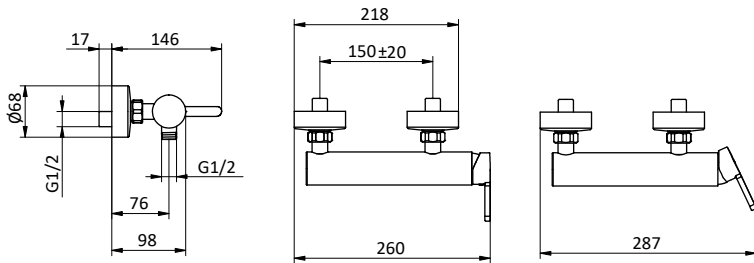

DOCCIA SHOWER

Miscelatore monocomando per doccia senza accessori.

Cartuccia $\varnothing$ 35 mm

External shower mixer without shower set.
Cartridge $\varnothing$ 35 mm

Art.	Cod.	Leva Lever	Prezzo € Price €
F04	411490301	CROMO	
F04W1	411490306	RAL 9003	
F04B1	411490303	RAL 9004	
F04NB1	411490304	RAL 5026	
F04PG1	411490305	RAL 7036	
F04WB1	411490307	RAL 5021	

Ricambi Spare parts

DOCCIA / VASCA SHOWER / BATHTUB

Miscelatore monocomando da incasso per doccia/vasca con deviatore 2 uscite.

Cartuccia $\varnothing$ 35 mm

Concealed bath/shower mixer with 2 outlets diverter.

Cartridge $\varnothing$ 35 mm