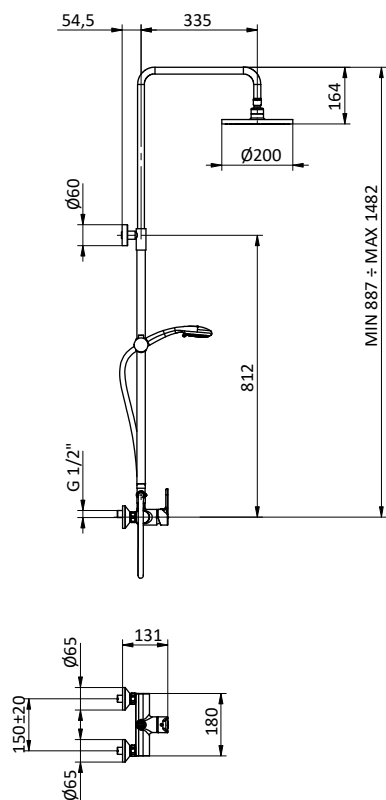

Doccia **ABS** 3 getti Ø 85 anticalcare.

Brass shower column with external shower mixer.

ABS anti-limestone showerhead Ø 200.

Flex **INOX** double interlock L 150 cm anti twist.

ABS handshower 3 jets Ø 85 with anti-limestone system