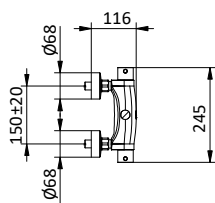

COLONNE DOCCIA SHOWER COLUMNS

MIRA COLLECTION

Colonna doccia in **ottone** regolabile con termostatico esterno.
Soffione **ABS** 200x200.
Flex **PVC** grigio L 150 cm anti torsione.
Doccia quadra **ABS** anticalcare.

Brass shower column with thermostatic mixer.

ABS showerhead 200x200.

Flex **PVC** grey L 150 cm anti twist.

ABS square handshower with anti-limestone system.

Art.	Cod.	Prezzo € Price €
DC006	4180313