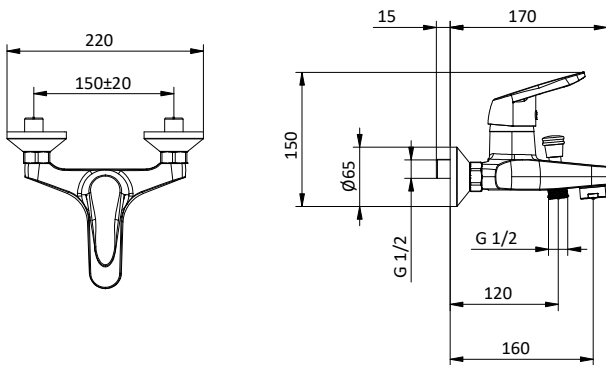

VASCA BATHTUB