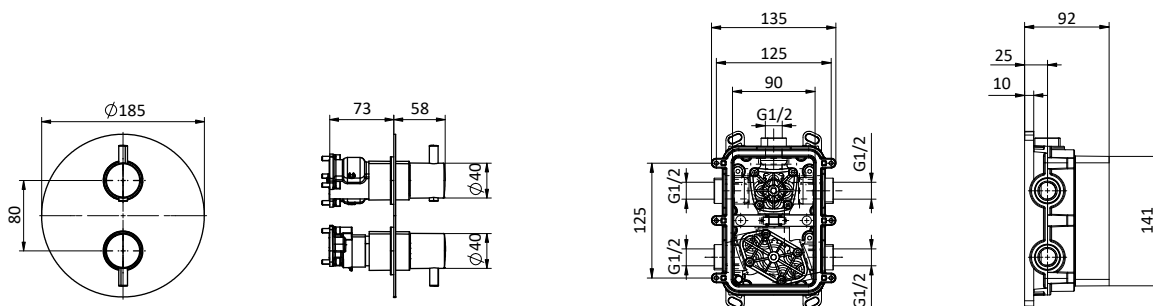

DOCCIA / VASCA SHOWER / BATHTUB

NEW

Miscelatore termostatico da incasso per doccia/vasca con deviatore 3 uscite.

Built-in thermostatic bath/shower mixer with 3 outlets diverter.

Art.	Cod.	Leva Lever	Prezzo € Price €
F16	411016001	CROMO