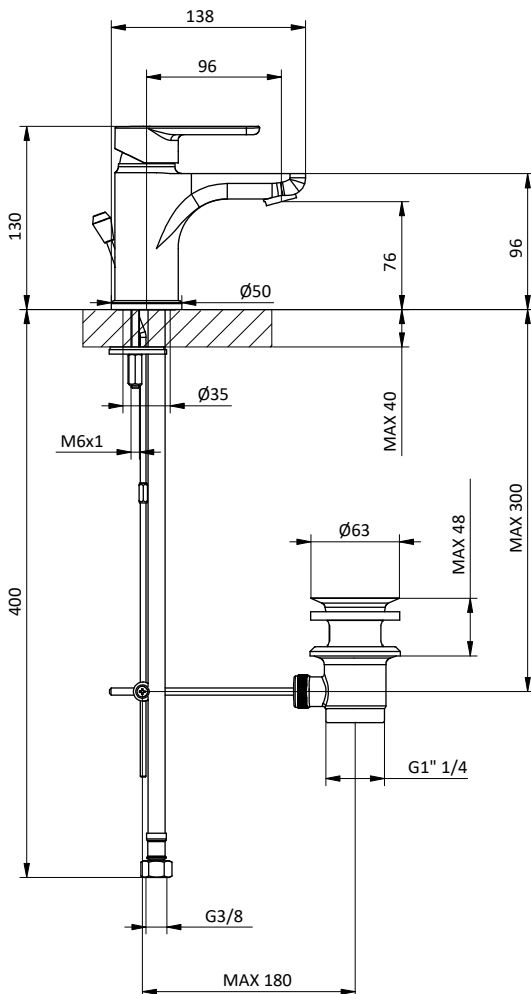

**Ricambi
Spare parts**

412960053

412960070