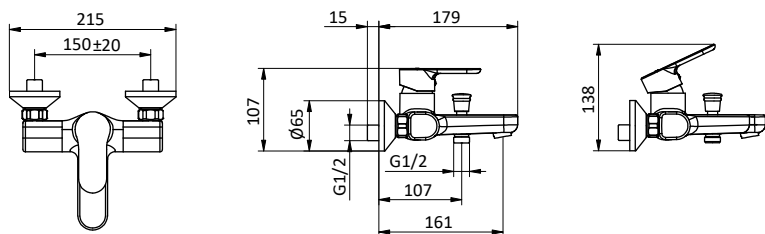

External bath mixer with ABS antiscald handheld shower, chromed flex L 150 cm and ABS shower holder. Cartridge Ø 35 mm

Art.	Cod.	Leva Lever	Prezzo € Price €
EN03	411650101	CROMO	

Ricambi Spare parts

412960051