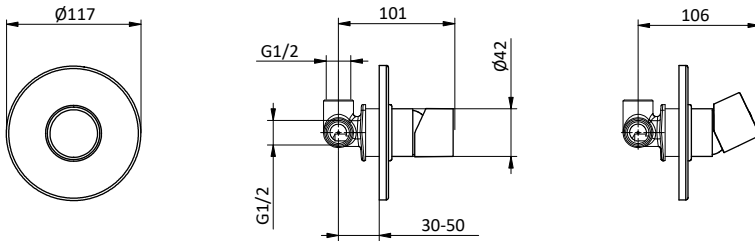

Ricambi Spare parts

412960069

DOCCIA SHOWER

Miscelatore termostatico per doccia senza accessori.
Thermostatic shower mixer without accessories.