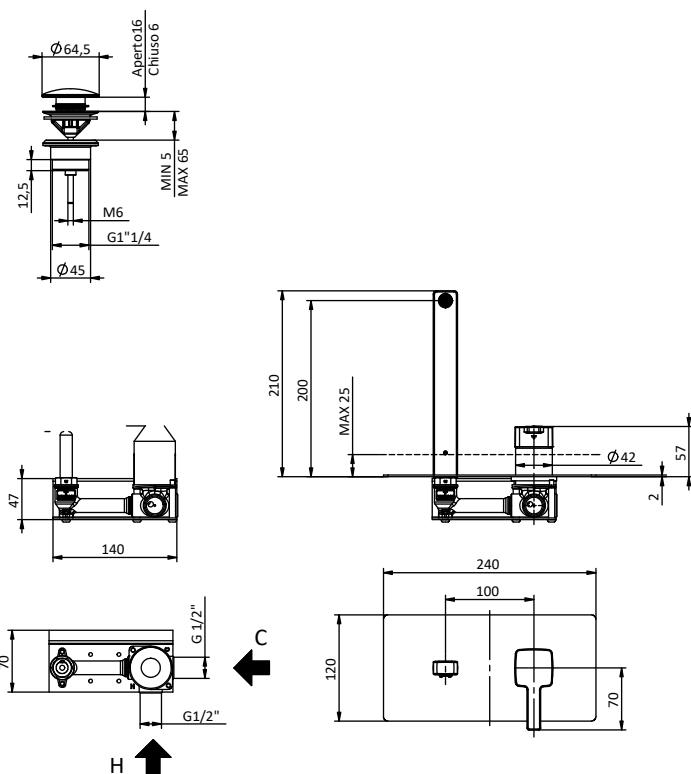

LAVABO WASHBASIN

NEW

Miscelatore monocomando da incasso per lavabo.

Cartuccia Ø 35 mm

Built-in basin mixer.

Cartridge Ø 35 mm

Con scarico click clack da 1" 1/4

With 1" 1/4 click clack waste

Art.	Cod.	Leva Lever	Prezzo € Price €
Q011	411450606	CROMO	
Q011W1	411450630	RAL 9003	
Q011B1	411450627	RAL 9004	
Q011NB1	411450628	RAL 5026	
Q011PG1	411450631	RAL 7036	
Q011WB1	411450629	RAL 5021	

Senza scarico

Without waste

Q011SS	411450605	CROMO	
Q011SSW1	411450635	RAL 9003	
Q011SSB1	411450632	RAL 9004	
Q011SSNB1	411450633	RAL 5026	
Q011SSPG1	411450636	RAL 7036	
Q011SSWB1	411450634	RAL 5021	

Ricambi
Spare parts

412960055

412960069