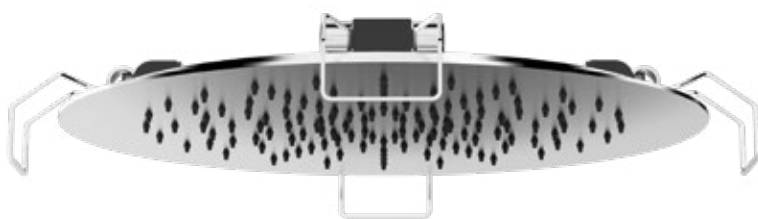

SOFFIONE HEADSHOWER

NEW

Soffione anticalcare tondo in **acciaio INOX**
per cartongesso.
Ø 340 - H 2 - 1/2" F - 9 L/MIN

Stainless steel round headshower with
anti-limestone system for plasterboard wall.
Ø 340 - H 2 - 1/2" F - 9 L/MIN

Art.	Cod.	Prezzo € Price €

DC312	4180533