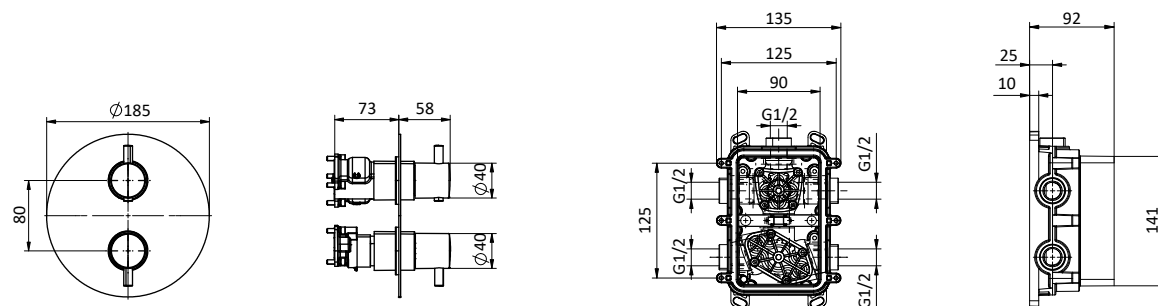

DOCCIA / VASCA SHOWER / BATHTUB

NEW