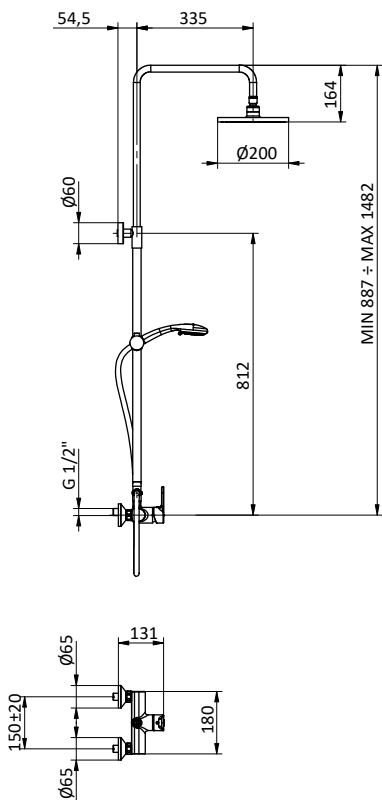

**COLONNA DOCCIA
SHOWER COLUMN**

NEW

Colonna doccia in **ottone** regolabile con miscelatore doccia esterno.
Soffione anticalcare **ABS** Ø 200.
Flex **INOX** doppia aggraffatura L 150 cm anti torsione.
Doccia **ABS** 3 getti Ø 85 anticalcare.
Brass shower column with external shower mixer.
ABS anti-limestone showerhead Ø 200.
Flex **INOX** double interlock L 150 cm anti twist.
ABS handshower 3 jets Ø 85 with anti-limestone system

Art.	Cod.	Prezzo € Price €
DC017	4180547