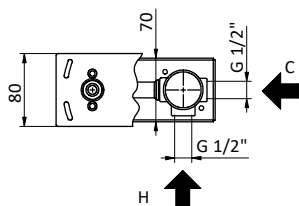

Ricambi Spare parts

412960054

412960069