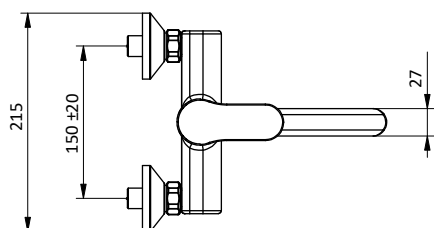

Cartridge Ø 35 mm

Art.	Cod.	Leva Lever	Prezzo € Price €
K30	411650903	 CROMO	

Ricambi Spare parts

 412960051

 412960069

CUCINA KITCHEN

NEW

ELEVEN COLLECTION