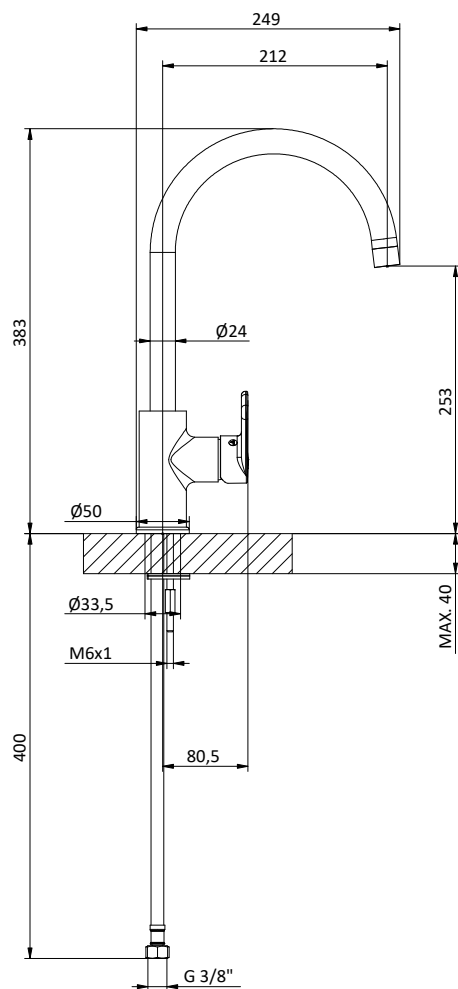

Ricambi Spare parts

412964206

412960070