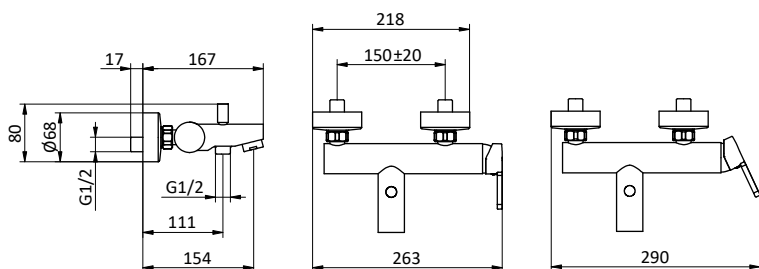

VASCA BATHTUB