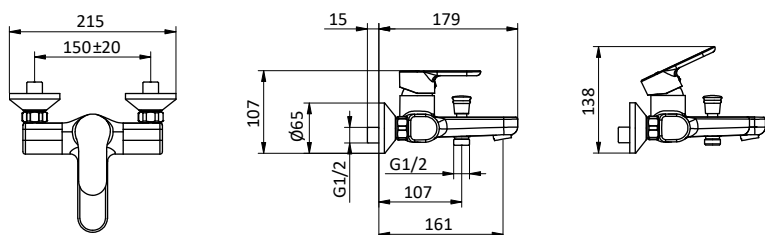

Ricambi Spare parts

412960051

412960070