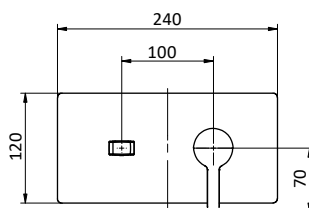

Ricambi Spare parts

412960055

412960069