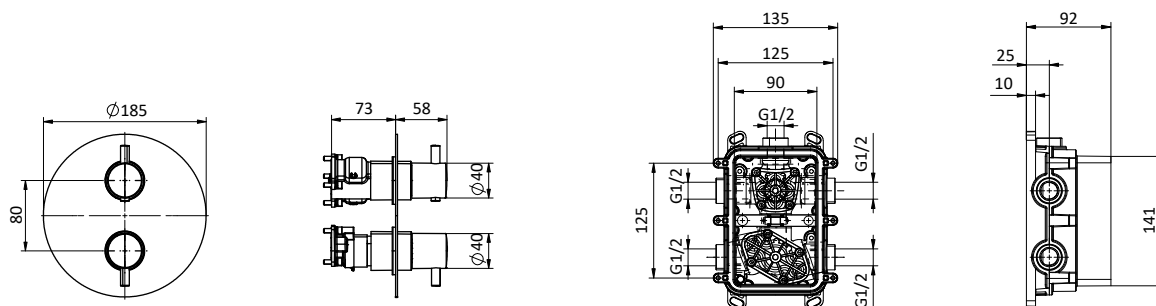

DOCCIA / VASCA SHOWER / BATHTUB

NEW