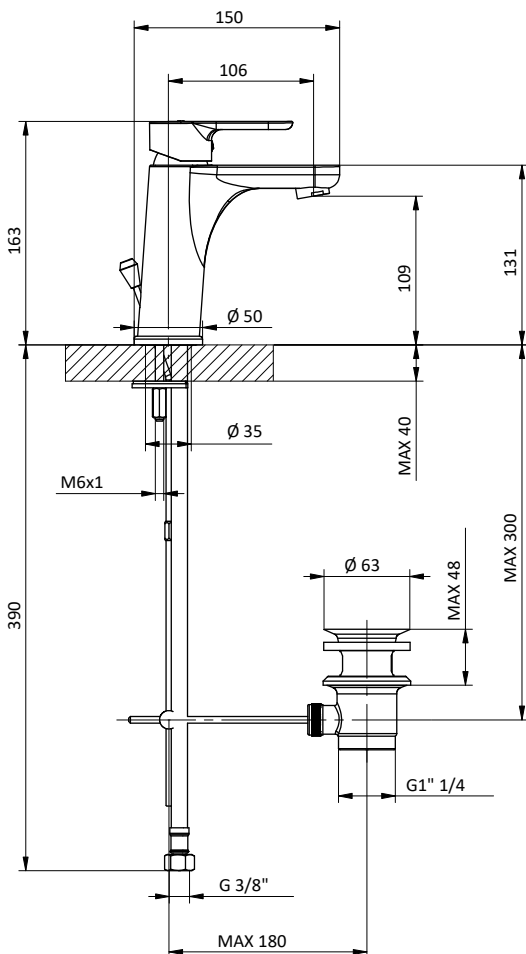

LAVABO WASHBASIN

Miscelatore monocomando medio per lavabo.

Cartuccia Ø 35 mm

Medium wash basin mixer.

Cartridge Ø 35 mm

Con scarico da 1" 1/4

With 1" 1/4 pop up waste

Art.	Cod.	Leva Lever	Prezzo € Price €
EN08	411656801	CROMO	

Senza scarico

Without waste

EN08SS	411656802	CROMO	

Ricambi Spare parts

412960051

412960070