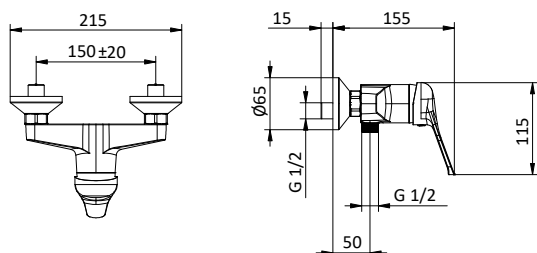

Ricambi Spare parts

DOCCIA SHOWER