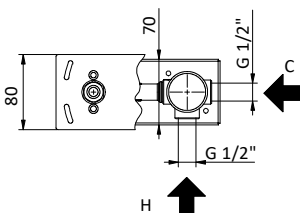

Ricambi
Spare parts

412960055

412960069