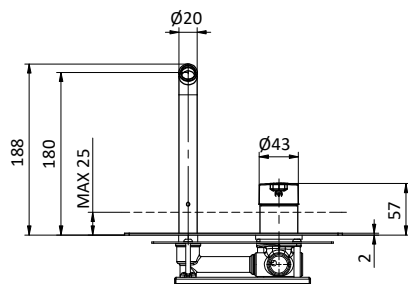

Ricambi Spare parts

412960054

412960069