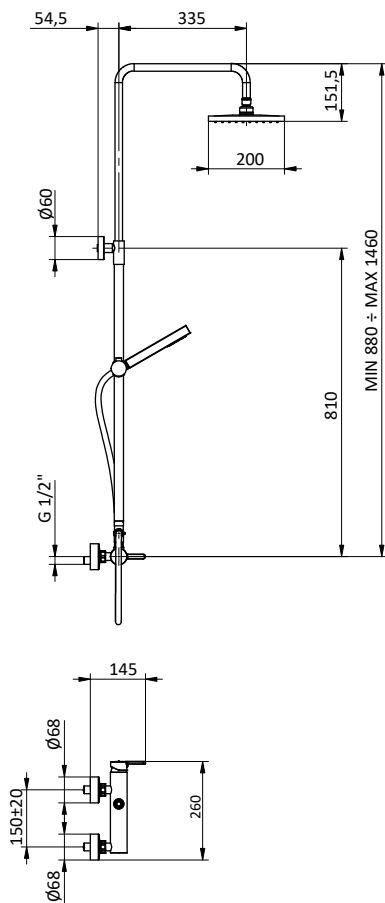

COLONNE DOCCIA SHOWER COLUMNS

MIRA COLLECTION

Colonna doccia in **ottone** regolabile con miscelatore esterno.
Soffione **ABS** 200x200.
Flex **PVC** grigio L 150 cm anti torsione.
Doccia quadra **ABS** anticalcare.

Brass shower column with shower mixer.
ABS showerhead 200x200.
Flex **PVC** grey L 150 cm anti twist.
ABS square handshower with anti-limestone system.

Art.	Cod.	Prezzo € Price €
DC005	4180312