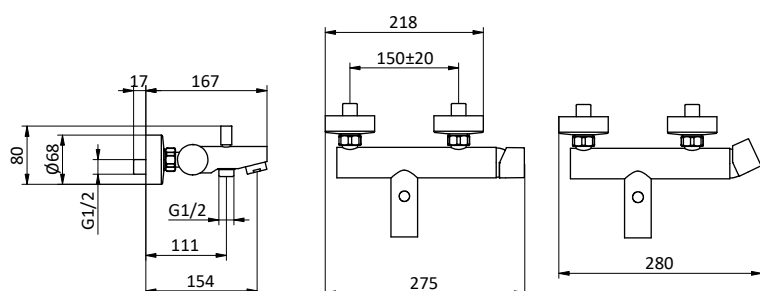

Ricambi Spare parts

412960052

412960069