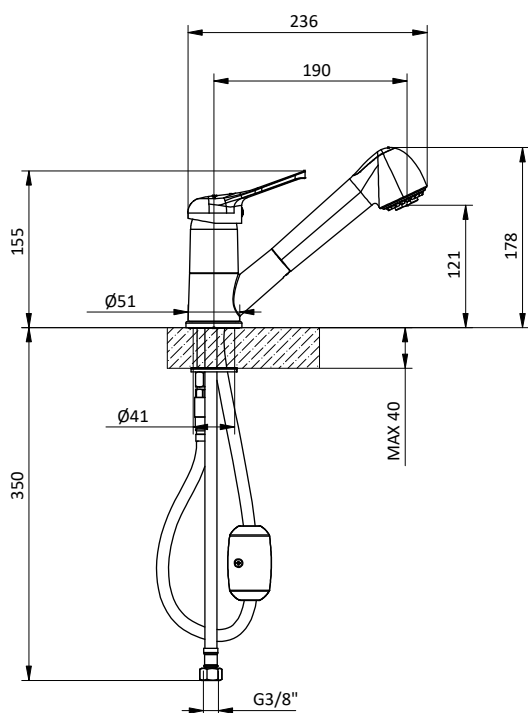

CUCINA
KITCHEN

NEW

GAMMA COLLECTION

Miscelatore monocomando per lavello con
leva frontale e doccetta estraibile doppio
getto.

Cartuccia Ø 40 mm

Kitchen mixer with front lever, pull-out
shower with 2 jets.

Cartridge Ø 40 mm

Art.	Cod.	Leva Lever	Prezzo € Price €
K27	411512201	CROMO	

Ricambi
Spare parts

412960051

412960067