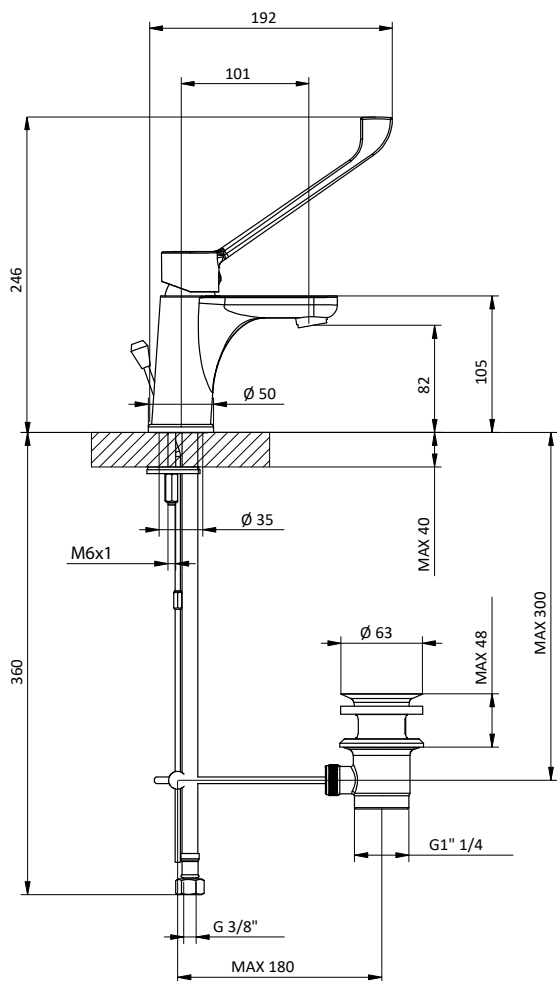

Ricambi Spare parts

412960051

412960070