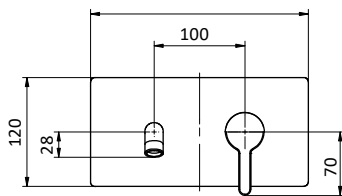

Ricambi Spare parts

412960054

412960069