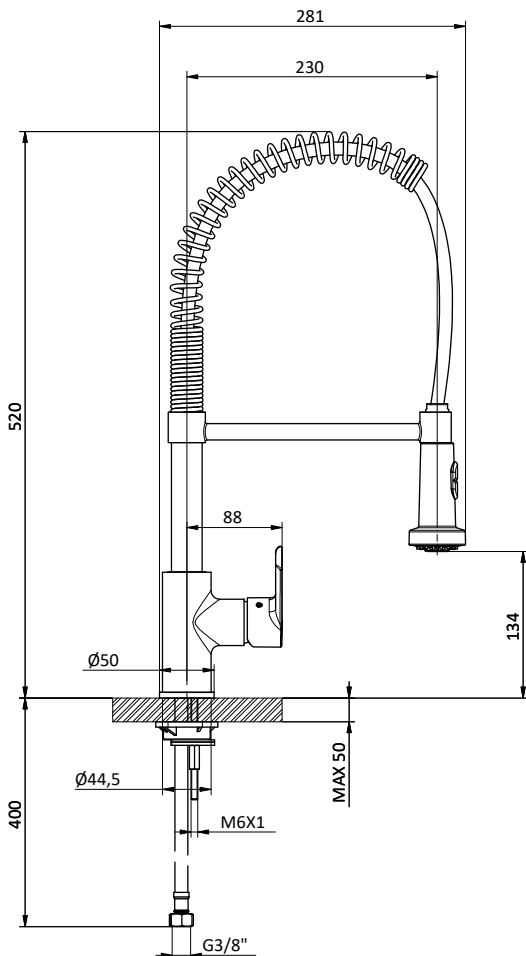

Ricambi
Spare parts

412960051

412960070