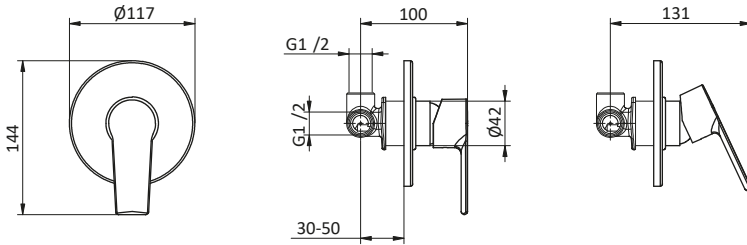

DOCCIA
SHOWER

Miscelatore monocomando da incasso per doccia.

Cartuccia Ø 35 mm

Built-in shower mixer.

Cartridge Ø 35 mm