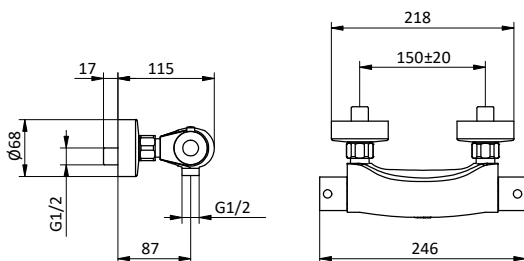

Ricambi Spare parts

412960317