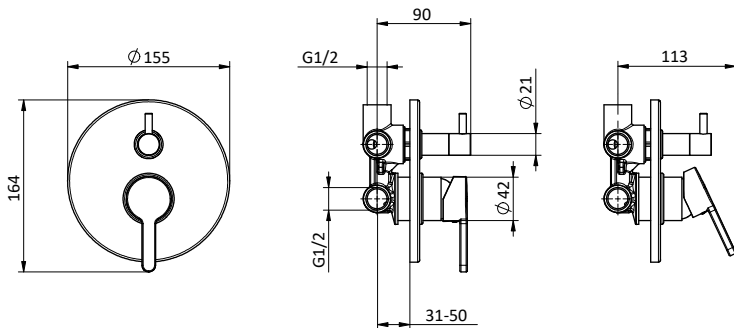

**DOCCIA / VASCA
SHOWER / BATHTUB**

NEW