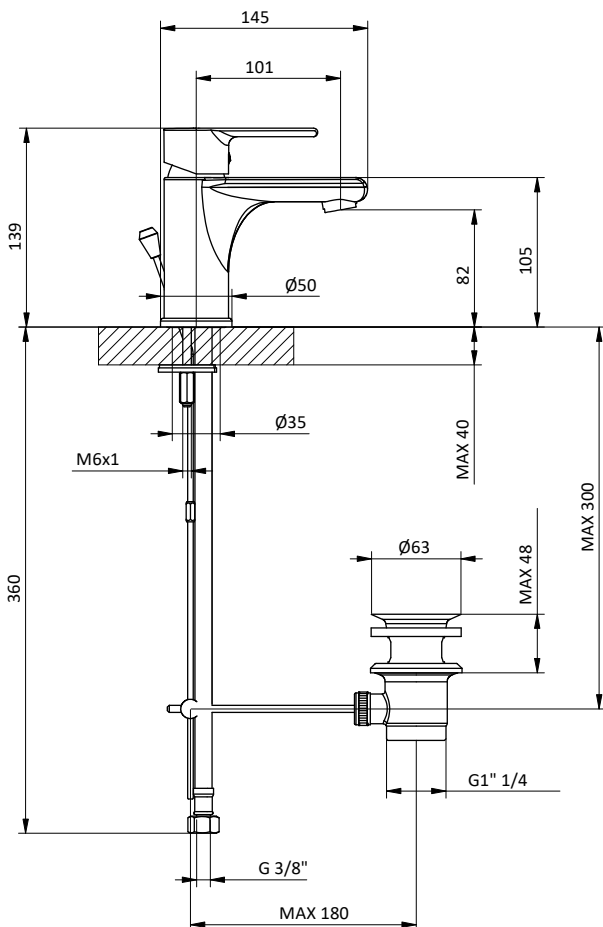

Wash basin mixer with water and energy saving cartridge.

Con scarico da 1" 1/4

With 1" 1/4 pop up waste

Art.	Cod.	Leva Lever	Prezzo € Price €
TN01R1	411800504	CROMO	

Senza scarico

Without waste

TN01SSR1	411800505	CROMO	
----------	-----------	-------	--