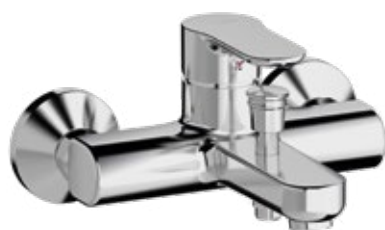

Miscelatore monocomando per vasca senza accessori.

External bath mixer without shower set.

Art.	Cod.	Leva Lever	Prezzo € Price €
EN03SA	411650102	CROMO