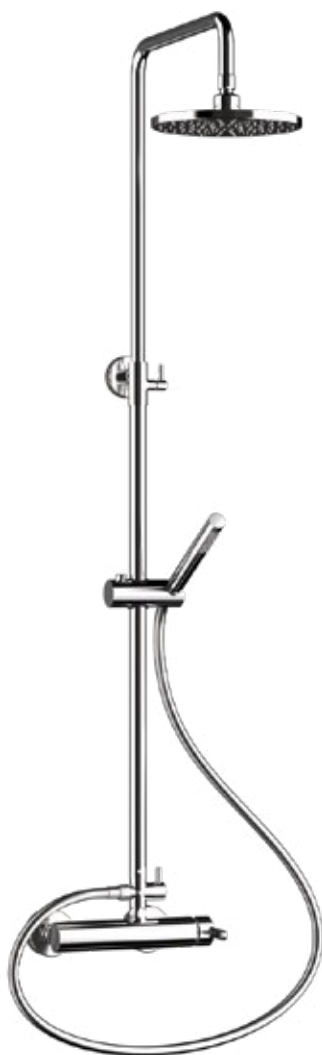

COLONNE DOCCIA SHOWER COLUMNS

ATENA COLLECTION

Colonna doccia in **ottone** regolabile con miscelatore esterno.
Soffione **ABS** Ø 200.
Flex **PVC** grigio L 150 cm anti torsione.
Doccia tonda **ABS** anticalcare.

Brass shower colum with shower mixer.
ABS showerhead Ø 200.
Flex **PVC** grey L 150 cm anti twist.
ABS round handshower with anti-limestone system.

Art.	Cod.	Prezzo € Price €
DC011	4180318