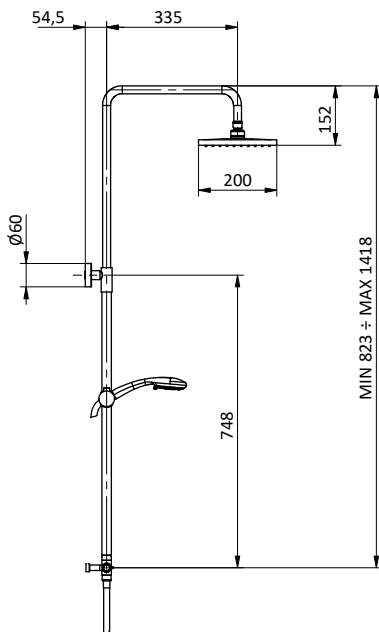

COLONNE DOCCIA SHOWER COLUMNS

NEW

TEN COLLECTION

Colonna doccia in **ottone** regolabile con deviatore.
Soffione anticalcare **ABS** 200x200.
Flex **INOX** doppia aggraffatura L 150 cm anti torsione.

Doccia **ABS** 3 getti Ø 85 anticalcare.
Brass shower column with shower mixer.
ABS showerhead 200x200.

Flex **INOX** double interlock L 150 cm anti twist.

ABS handshower 3 jets Ø 85 with anti-limestone system.

Art.	Cod.	Prezzo € Price €
DC014	4180545