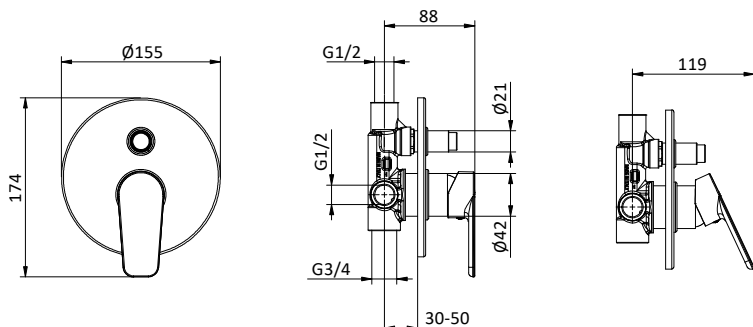

Art.	Cod.	Leva Lever	Prezzo € Price €
L05	411480402	CROMO	

**Ricambi
Spare parts**