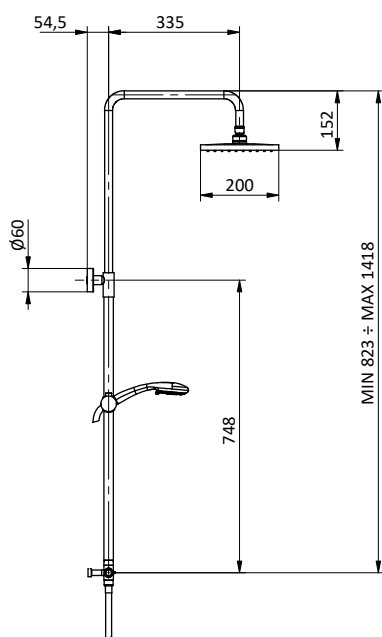

Brass shower column with shower mixer.
ABS showerhead 200x200.
Flex **Stainless Steel** double interlock L 150 cm anti-limestone.
ABS handshower 3 jets Ø 85 with anti-limestone system.

Art.	Cod.	Prezzo € Price €
DC014	4180545	