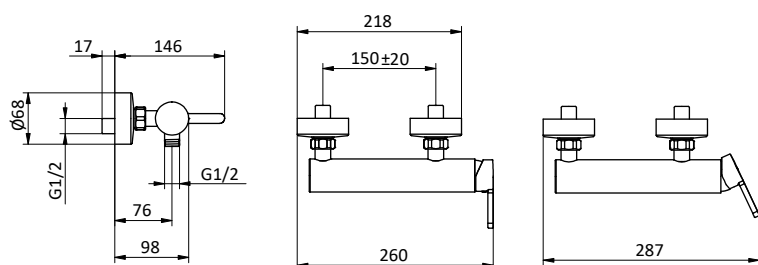

DOCCIA SHOWER

Miscelatore monocomando per doccia senza accessori.

Cartuccia $\varnothing$ 35 mm

External shower mixer without shower set.

Cartridge $\varnothing$ 35 mm

Art.	Cod.	Leva Lever	Prezzo € Price €
F04	411490301	CROMO	
F04W1	411490306	RAL 9003	
F04B1	411490303	RAL 9004	
F04NB1	411490304	RAL 5026	
F04PG1	411490305	RAL 7036	
F04WB1	411490307	RAL 5021	

Ricambi Spare parts

412960069

DOCCIA / VASCA SHOWER / BATHTUB

Miscelatore monocomando da incasso per doccia/vasca con deviatore 2 uscite.

Cartuccia $\varnothing$ 35 mm

Built-in bath/shower mixer with 2 outlets diverter.

Cartridge $\varnothing$ 35 mm