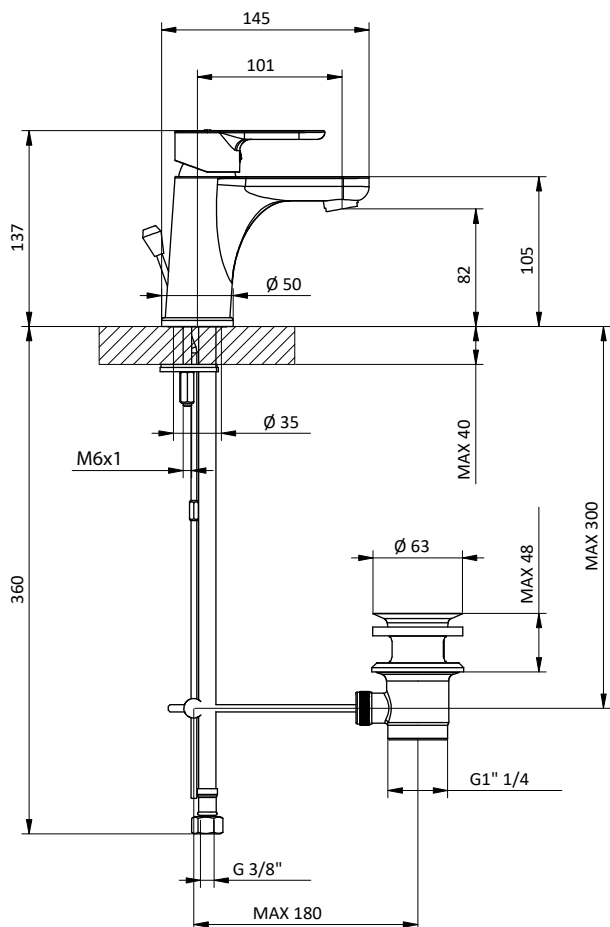

LAVABO WASHBASIN

Miscelatore monocomando per lavabo.
Cartuccia $\varnothing$ 35 mm
Wash basin mixer.
Cartridge $\varnothing$ 35 mm

Con scarico da 1" 1/4
With 1" 1/4 pop up waste

Art.	Cod.	Leva Lever	Prezzo € Price €
EN01	411650501	CROMO	

Senza scarico
Without waste

EN01SS	411650502	CROMO	

Ricambi Spare parts

412960051

412960070