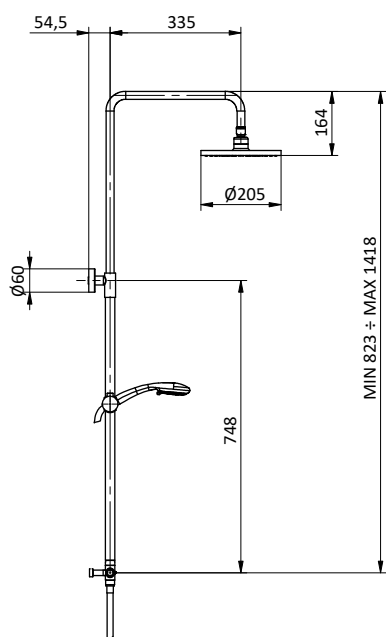

**COLONNA DOCCIA
SHOWER COLUMN**

NEW

Colonna doccia in **ottone** regolabile con deviatore.
Soffione anticalcare **ABS** Ø 200.
Flex **INOX** doppia aggraffatura L 150 cm anti torsione.
Doccia **ABS** 3 getti Ø 85 anticalcare.
Brass shower column with shower mixer.
ABS showerhead Ø 200.
Flex **INOX** double interlock L 150 cm anti twist.
ABS handshower 3 jets Ø 85 with anti-limestone system.

Art.	Cod.	Prezzo € Price €
DC015	4180543