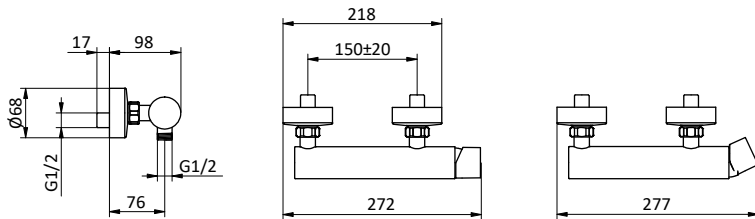

Miscelatore monocomando per doccia senza accessori.

Cartuccia Ø 35 mm

External shower mixer without shower set.
Cartridge Ø 35 mm

Art.	Cod.	Leva Lever	Prezzo € Price €
FR04	411530301	CROMO