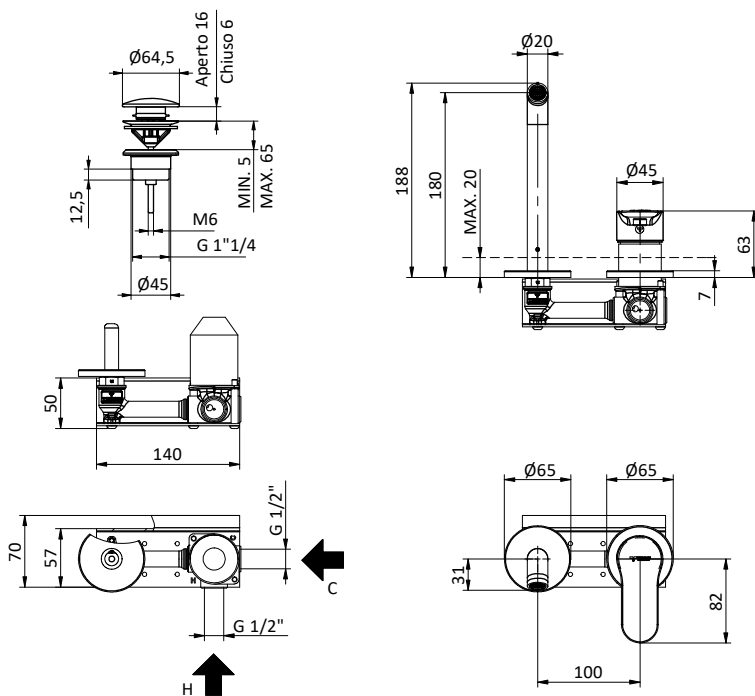

Ricambi
Spare parts

412960054

412960069