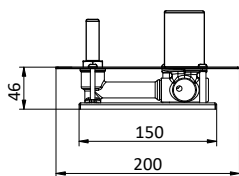

Ricambi Spare parts

412960055

412960069