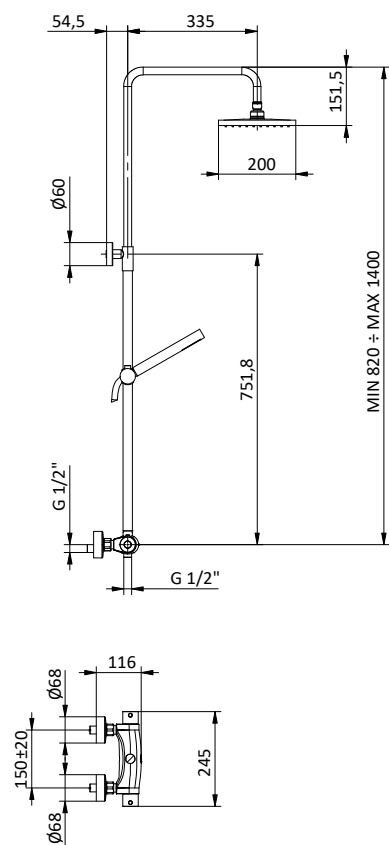

COLONNE DOCCIA SHOWER COLUMNS

MIRA COLLECTION

Colonna doccia in **ottone** regolabile con termostatico esterno.
Soffione **ABS** 200x200.
Flex **PVC** grigio L 150 cm anti torsione.
Doccia quadra **ABS** anticalcare.

Brass shower column with thermostatic mixer.

ABS showerhead 200x200.

Flex **PVC** grey L 150 cm anti twist.

ABS square handshower with anti-limestone system.

Art.	Cod.	Prezzo € Price €
DC006	4180313