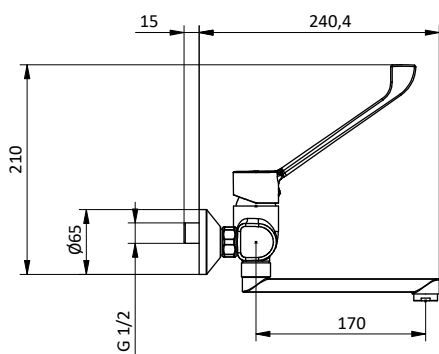

Art.	Cod.	Leva Lever	Prezzo € Price €
K17	411651002	 CROMO	

Ricambi Spare parts

 412960051

 412960069

For pricelist scan the QR code

CUCINA KITCHEN

NEW

ELEVEN COLLECTION