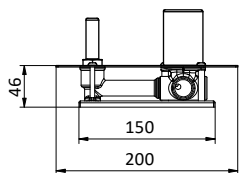

Ricambi Spare parts

412960054

412960069