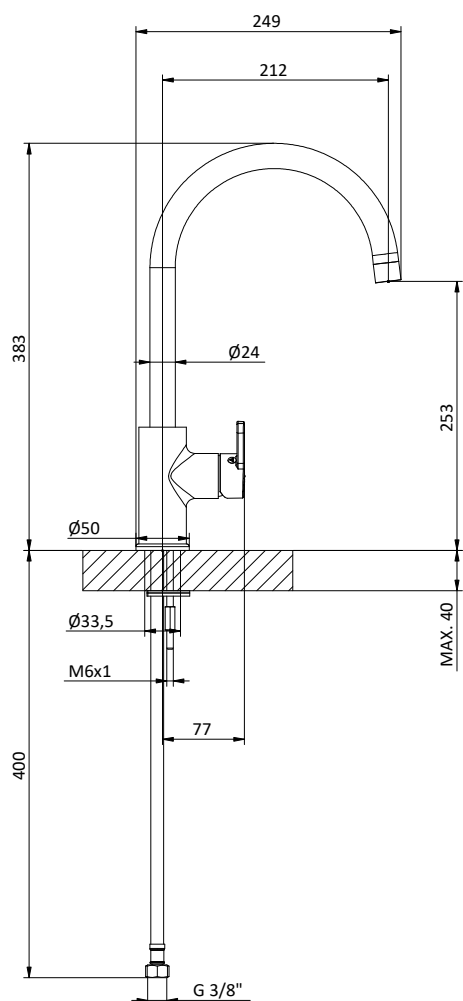

Ricambi Spare parts

412964206

412960070