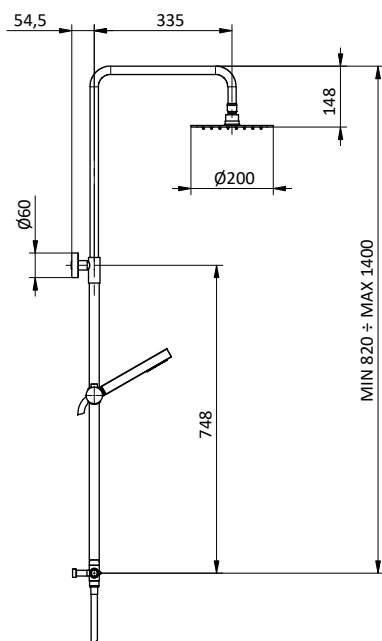

COLONNE DOCCIA SHOWER COLUMNS

VOLARE COLLECTION

Colonna doccia in **ottone** regolabile con deviatore.
Soffione **acciaio** 200x200.
Flex **PVC** cromato L 150 cm anti torsione.
Doccia quadra **ottone** anticalcare.

Brass shower colum with diverter.

Steel showerhead 200x200.

Flex **PVC** chrome L 150 cm anti twist.

Brass square handshower with anti-limestone system.

Art.	Cod.	Prezzo € Price €
DC001	4180308