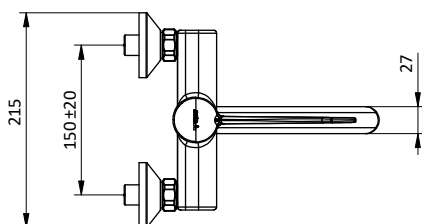

Art.	Cod.	Leva Lever	Prezzo € Price €
K17	411651002	 CROMO	

Ricambi Spare parts

 412960051

 412960069

For pricelist scan the QR code

CUCINA KITCHEN

NEW

ELEVEN COLLECTION