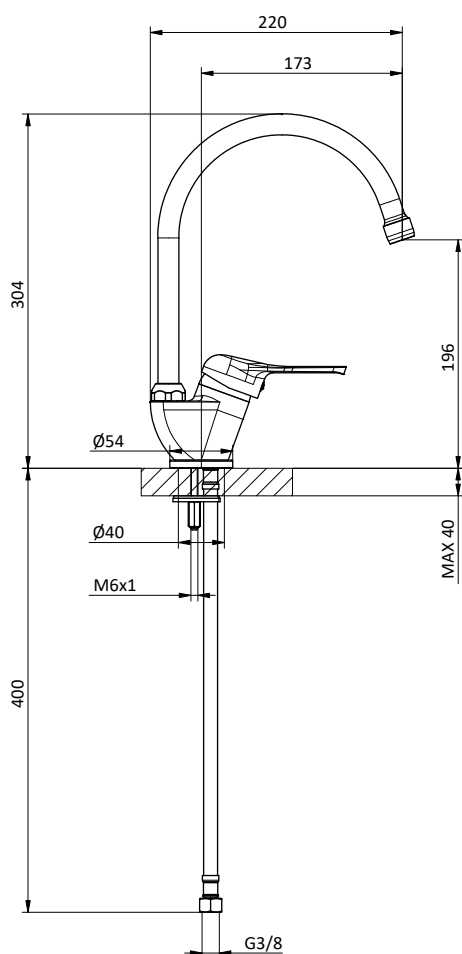

CUCINA KITCHEN

GAMMA COLLECTION

Miscelatore monocomando per lavello con canna girevole Ø 18 e leva laterale destra. Cartuccia Ø 40 mm.

Kitchen mixer with swivelling spout and right side lever.

Cartridge Ø 40 mm

Art.	Cod.	Leva Lever	Prezzo € Price €
K04	411510920	CROMO	

Ricambi Spare parts

412964207

412960067