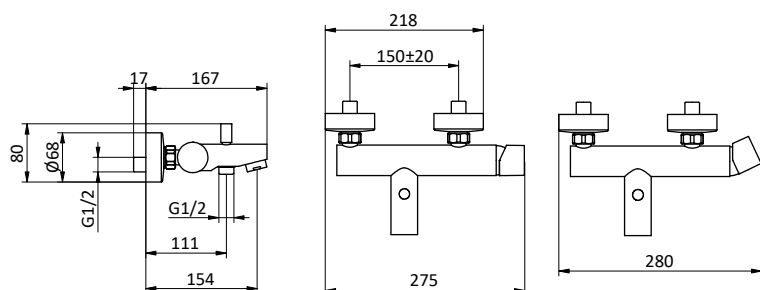

External bath mixer with ABS antiscaling handshower, grey pvc flex L 150 cm with antitwist and ABS shower holder.
Cartridge \varnothing 35 mm

Art.	Cod.	Leva Lever	Prezzo € Price €
FR03	411530102	CROMO	