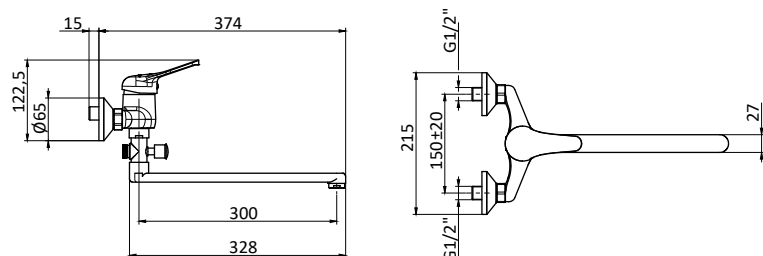

VASCA BATHTUB