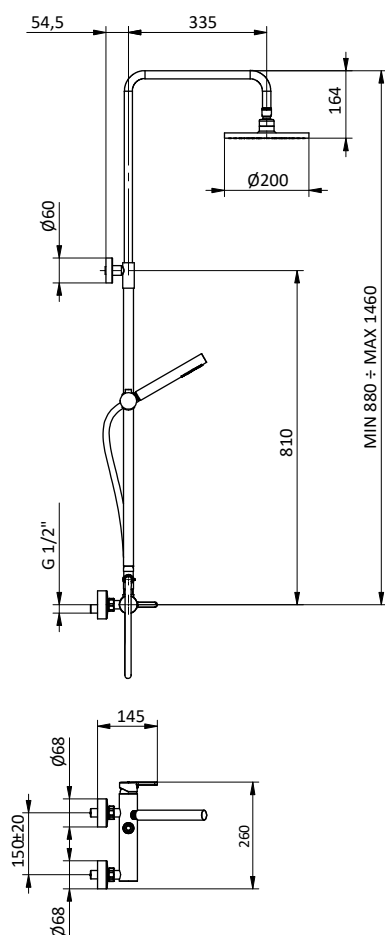

COLONNE DOCCIA SHOWER COLUMNS

ATENA COLLECTION

Colonna doccia in **ottone** regolabile con miscelatore esterno.
Soffione **ABS** Ø 200.
Flex **PVC** grigio L 150 cm anti torsione.
Doccia tonda **ABS** anticalcare.

Brass shower colum with shower mixer.
ABS showerhead Ø 200.
Flex **PVC** grey L 150 cm anti twist.
ABS round handshower with anti-limestone system.

Art.	Cod.	Prezzo € Price €
DC011	4180318