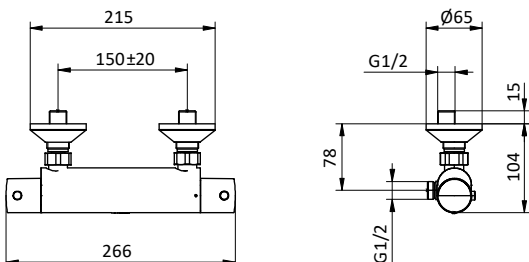

Ricambi
Spare parts

DOCCIA
SHOWER

Miscelatore termostatico per doccia senza accessori.

Thermostatic shower mixer without accessories.

NEW