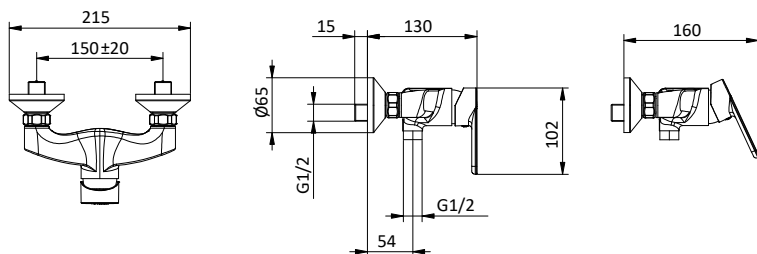

**DOCCIA
SHOWER**

Miscelatore monocomando per doccia senza accessori.
Cartuccia Ø 35 mm
External shower mixer without shower set.
Cartridge Ø 35 mm

Art.	Cod.	Leva Lever	Prezzo € Price €
L04	411480301	CROMO	

**Ricambi
Spare parts**

**DOCCIA / VASCA
SHOWER / BATHTUB**

Miscelatore monocomando da incasso per doccia/vasca con deviatore 2 uscite.
Cartuccia Ø 35 mm
Built-in bath/shower mixer with 2 outlets diverter.
Cartridge Ø 35 mm