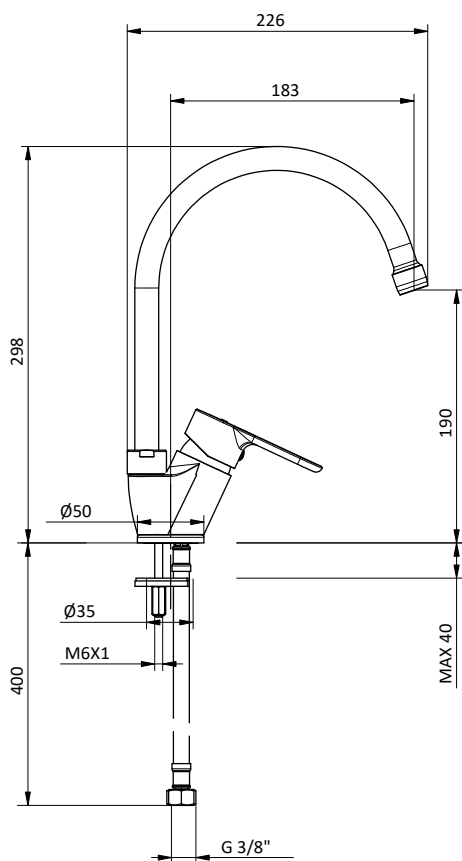

CUCINA KITCHEN

NEW

ELEVEN COLLECTION

Miscelatore monocomando per lavello con
canna girevole Ø 18 e leva laterale destra.
Cartuccia Ø 35 mm

Kitchen mixer with swivelling spout and right
side lever.

Cartridge Ø 35 mm

Art.	Cod.	Leva Lever	Prezzo € Price €
K30	411650903	CROMO	

Ricambi Spare parts

412960051

412960069