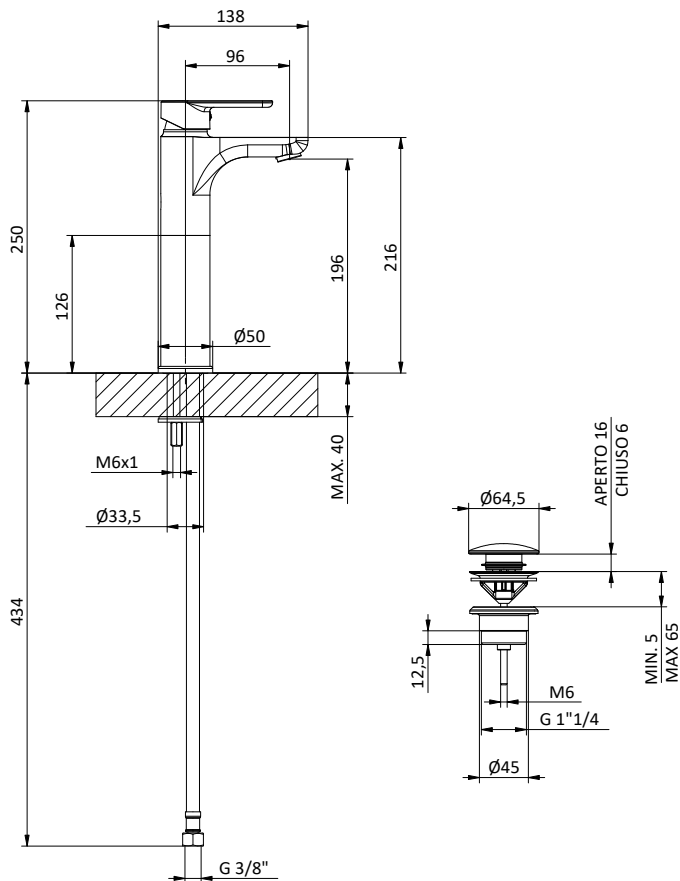

Ricambi Spare parts

412960053

412960070