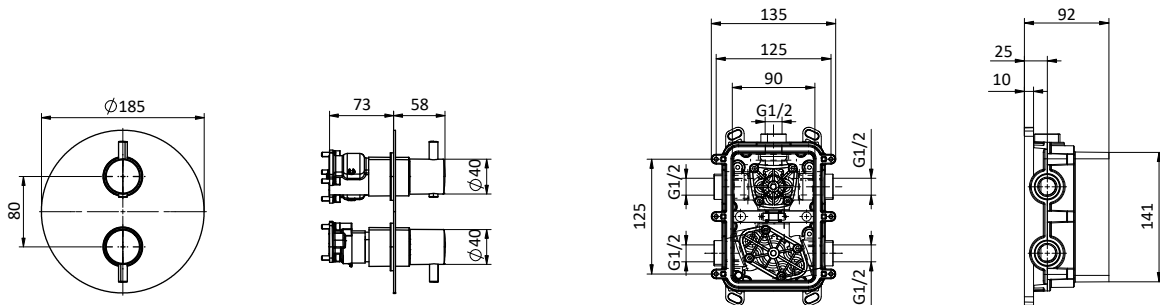

**DOCCIA / VASCA
SHOWER / BATHTUB**

NEW