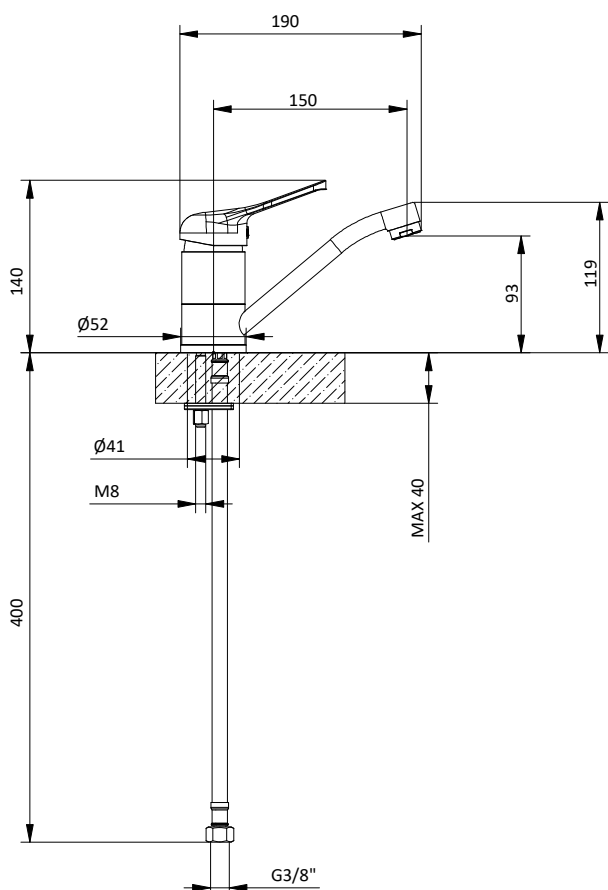

Cartuccia Ø 40 mm

Kitchen mixer with front lever, pull-out
shower with 2 jets.

Cartridge Ø 40 mm

Art.	Cod.	Leva Lever	Prezzo € Price €
K27	411512201	 CROMO	

Ricambi
Spare parts

412960051

412960067

CUCINA KITCHEN