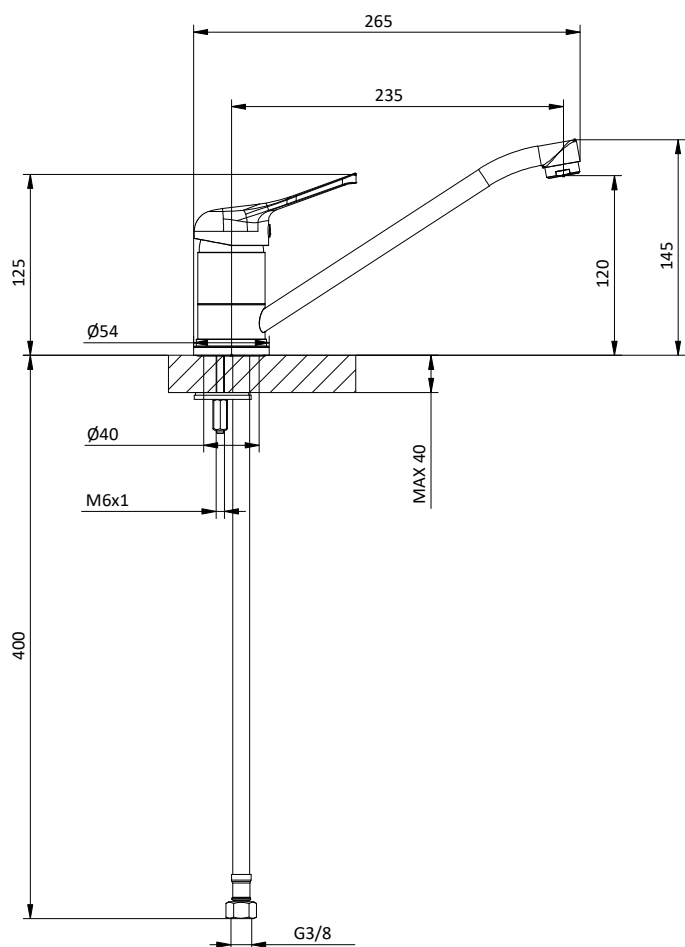

Ricambi Spare parts

412960051

412960067