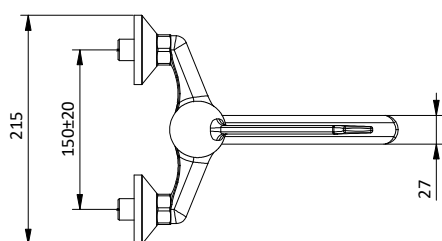

CUCINA KITCHEN

GAMMA COLLECTION

Miscelatore monocomando per lavello con leva clinica, leva frontale, installazione a parete, bocca girevole L 170 mm. Cartuccia Ø 40 mm

Wall mounted kitchen mixer with long front lever and swivelling spout L 170 mm. Cartridge Ø 40 mm

Art.	Cod.	Leva Lever	Prezzo € Price €
K03LC	411511006	CROMO	

Ricambi Spare parts

412960051

412960067