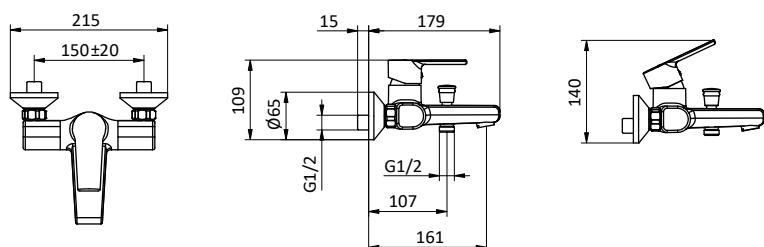

VASCA
BATHTUB

Miscelatore monocomando per vasca con doccia monogetto anticalcare in ABS, flex L 150 cm cromato e supporto in ABS. Cartuccia Ø 35 mm

External bath mixer with ABS antiscaling handheld shower, chromed flex L 150 cm and ABS shower holder. Cartridge Ø 35 mm

Art.	Cod.	Leva Lever	Prezzo € Price €
TN03	411800101	CROMO	

Ricambi
Spare parts

VASCA
BATHTUB

Miscelatore monocomando per vasca senza accessori. Cartuccia Ø 35 mm

External bath mixer without shower set. Cartridge Ø 35 mm

Art.	Cod.	Leva Lever	Prezzo € Price €
TN03SA	411800102	CROMO	

Ricambi
Spare parts