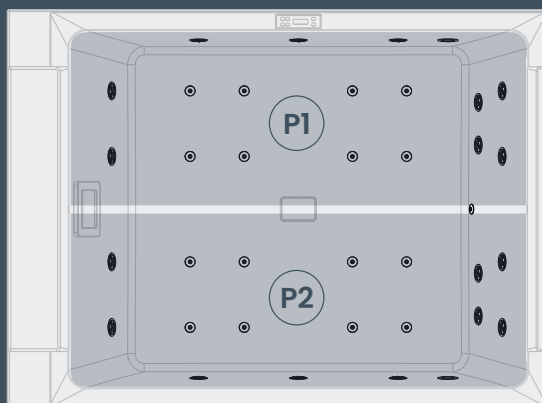

DIVINA M | Plus+Natural Air