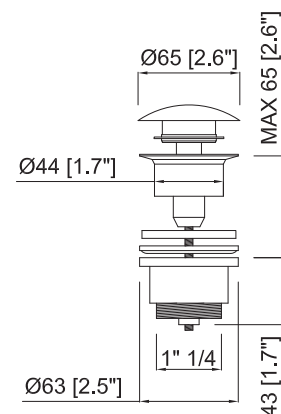

Válvula "click-clack"

Bonde "click-clack"
Valve "click-clack"

Cod. 140002169

72,00 €