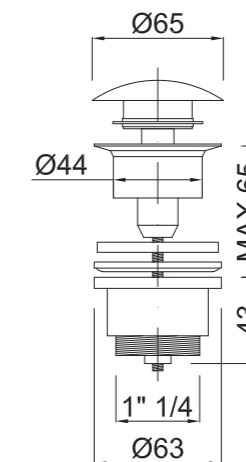

Válvula "click-clack"

Bonde "click-clack"
Valve "click-clack"

Cod. 140002190

42,12€