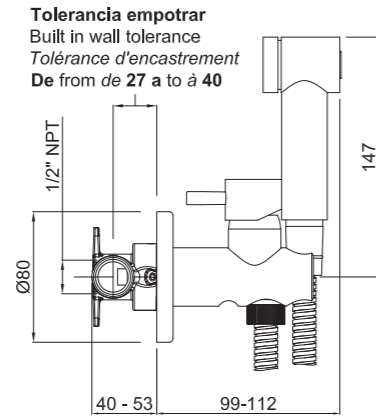

Monomando Bidé Empotrado

Mitigeur WC Encastré
Built-in Bidet

Cod. 642561A90

289,65€