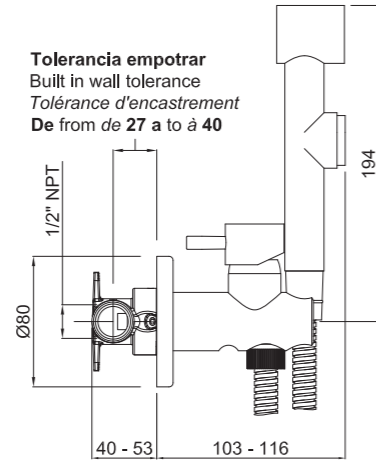

Kit N°35 minimalist
Kit N°35 minimalist

Cod. 080003590

176,30 €

Válvula "click-clack"

Bonde "click-clack"
Valve "click-clack"

Cod. 140002190

42,12€

Monomando Bidé Empotrado