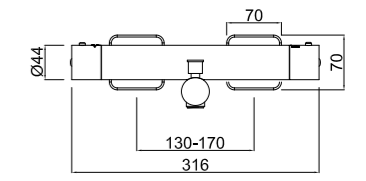

443,80€

Cod. 56B570C00
 Cromo
 Chrome Chrome
 394,30€

Cod. 56B578C1P
 Negro Mate
 Noir Mat Matt Black
 599,95€

Cod. 56B578C1K
 Blanco Mate
 Blanc Mat Matt White
 584,00€

Cod. 56B570400
 Cromo
 Chrome Chrome
 365,60€