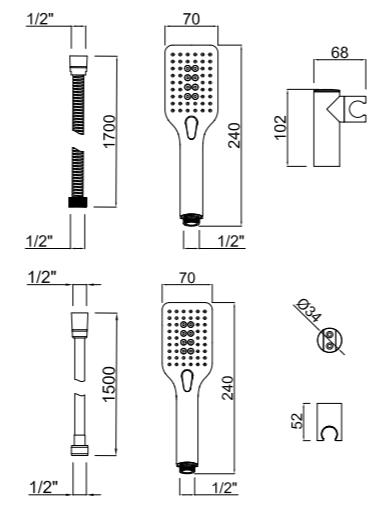

443,80€

Cod. 56B570C00
 Cromo
 Chrome Chrome
 394,30€

Cod. 56B578C1P
 Negro Mate
 Noir Mat Matt Black
 599,95€

Cod. 56B578C1K
 Blanco Mate
 Blanc Mat Matt White
 584,00€

Cod. 56B570400
 Cromo
 Chrome Chrome
 365,60€