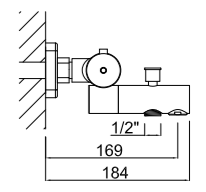

443,80€

Cod. 56B570C00
 Cromo
 Chrome Chrome
 394,30€

Cod. 56B578C1P
 Negro Mate
 Noir Mat Matt Black
 599,95€

Cod. 56B578C1K
 Blanco Mate
 Blanc Mat Matt White
 584,00€

Cod. 56B570400
 Cromo
 Chrome Chrome
 365,60€