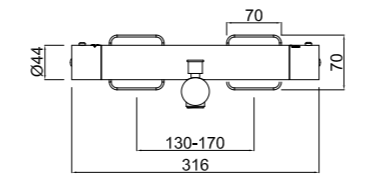

443,80€

Cod. 56B570C00
 Cromo
 Chrome Chrome
 394,30€

Cod. 56B578C1P
 Negro Mate
 Noir Mat Matt Black
 599,95€

Cod. 56B578C1K
 Blanco Mate
 Blanc Mat Matt White
 584,00€

Cod. 56B570400
 Cromo
 Chrome Chrome
 365,60€