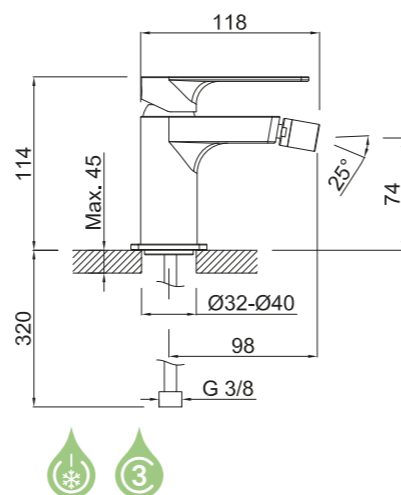

Cod. 562521A00
Cromo
Chrome Chrome
156,80€