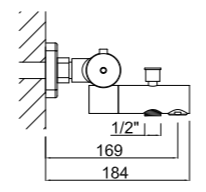

443,80€

Cod. 56B570C00
 Cromo
 Chrome Chrome
 394,30€

Cod. 56B578C1P
 Negro Mate
 Noir Mat Matt Black
 599,95€

Cod. 56B578C1K
 Blanco Mate
 Blanc Mat Matt White
 584,00€

Cod. 56B570400
 Cromo
 Chrome Chrome
 365,60€