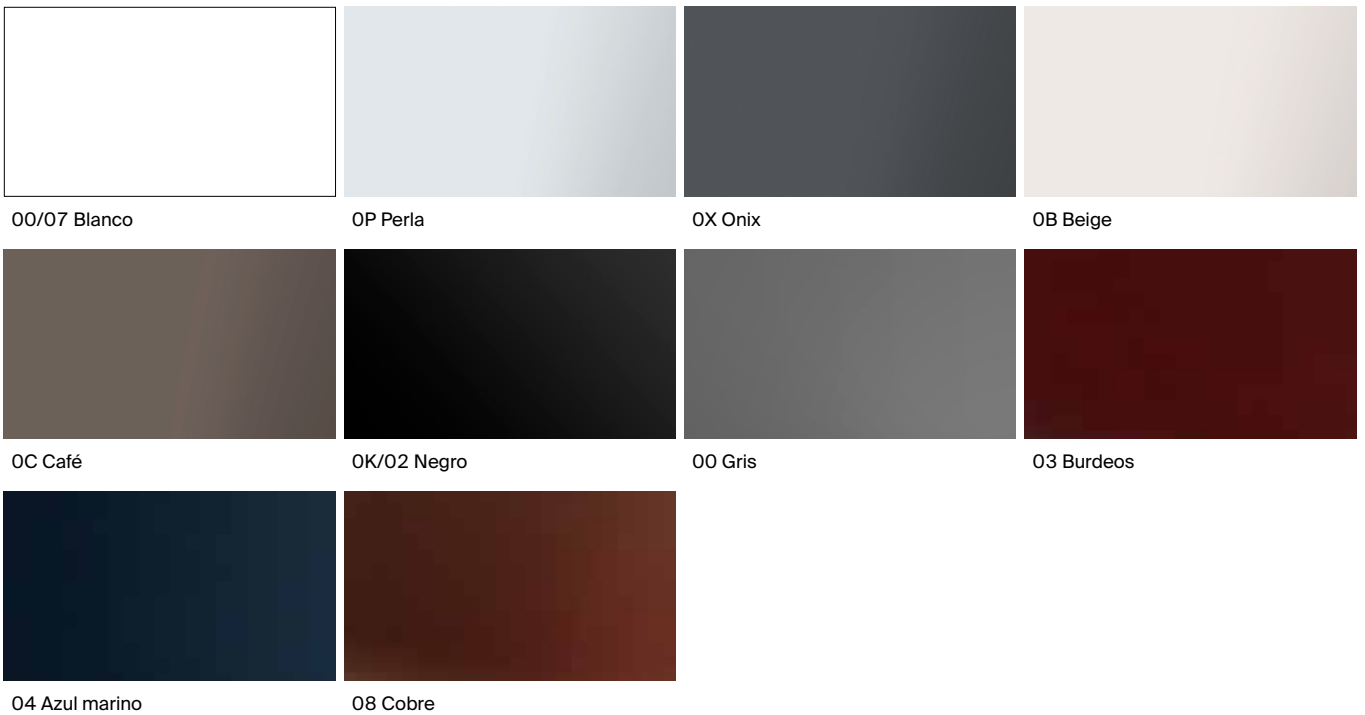

Beyond	Kauai	Ariane	Maui	Raina	Ona	Newcast	Carmen	Resto de bañeras
00 Blanco	●	●	●	●	●	●			●
0P Perla	●	●	●	●	●				
0X Onix	●	●	●	●	●				
0B Beige	●	●	●	●	●				
0C Café	●	●	●	●	●				
0K Negro	●	●	●	●	●	●			
00 Gris							●	●	
07 Blanco							●	●	
02 Negro							●	●	
03 Burdeos							●	●	
04 Azul marino							●	●	
08 Cobre							●	●