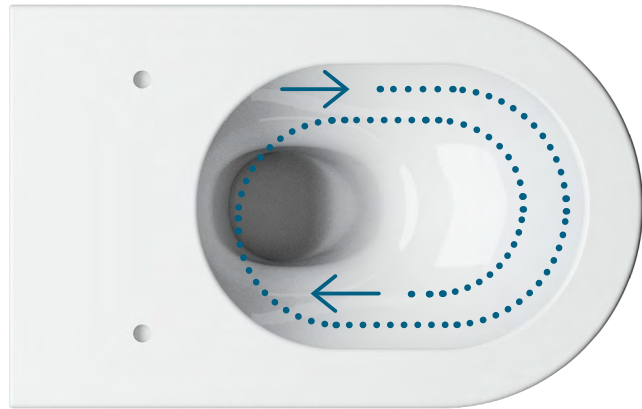

OVER SILENCE, OVER CLEAN

Vortex flushing

More silence