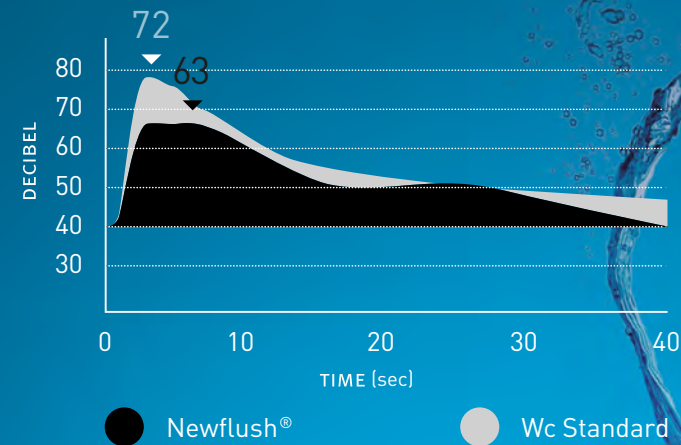

newflush®

SILENCE IS GOLDEN

Our vortex flush is also more silent than traditional WCs. Imagine waking up in the middle of the night, and not wanting to flush the toilet for fear of waking up the whole family.

Well, Catalano's Newflush WCs provide a solution - flushing at a sound level of 62 decibels compared to 72 decibels on a standard WC.

To illustrate, 63 decibels is the equivalent of your shower on full blast, water reverberating off the shower tray. Noisy, we know!

63 decibels is the sound of an air conditioning unit..... at a hundred feet! So silent you could almost hear a pin drop!