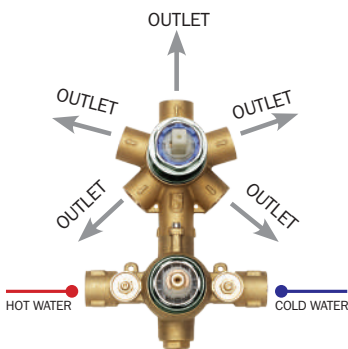

External parts

2 WAYS

3 WAYS

4 WAYS

5 WAYS

THERMOSTATIC

Z00125

Universal concealed body for thermostatic mixer complete with 2-5 WAYS diverter 1/2" connections.