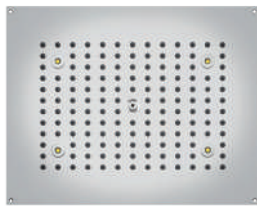

H37450

Dream - 1 SPRAY
Rgb Lights Cromotherapy
470 x 370 mm
Water flow: min 14 L/min
Led: 4