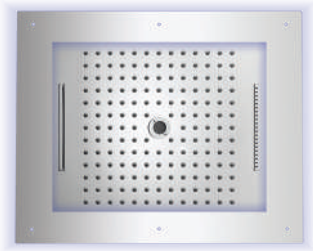

HI0929
Frame/4 - 4 SPRAYS
Rgb Lights Cromotherapy
600 x 500 mm
Water flow: min 16 L/min