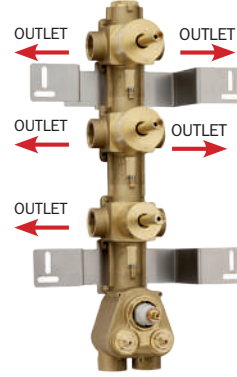

THERMOSTATIC
Z030210000
5 OUTLETS