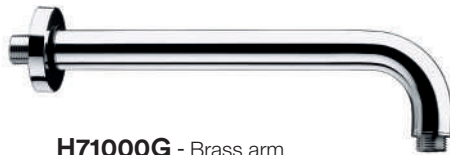

H71000G - Brass arm
H70000G Ø 28 mm - 300 mm