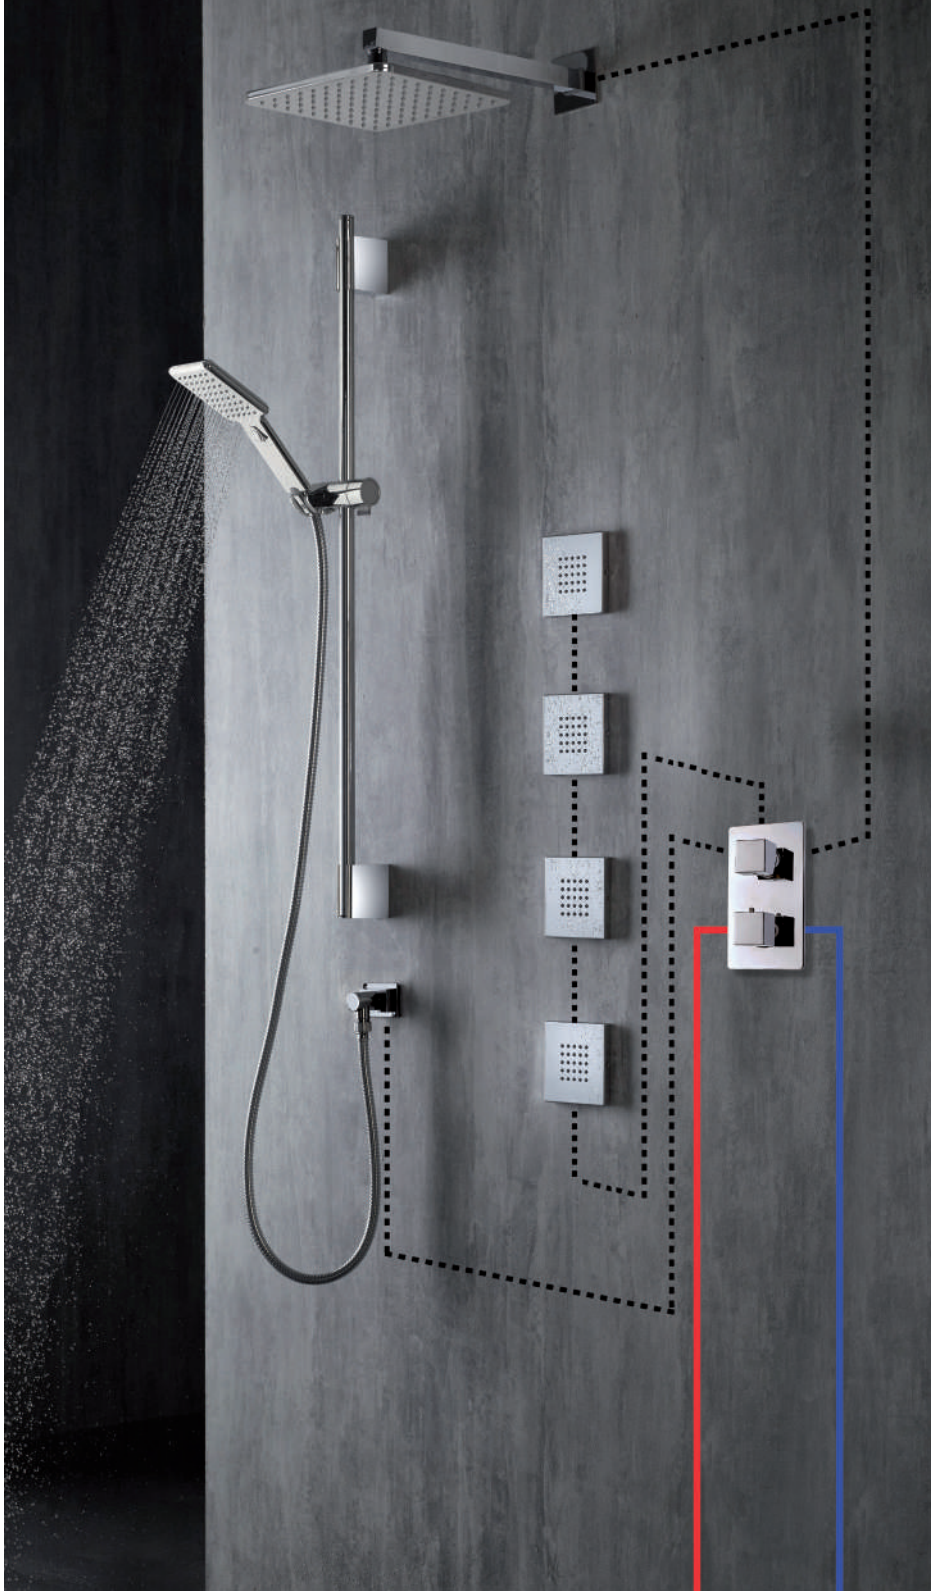

Finishes

- **030**
  Cromo
  Chrome
- **073**
  Nero opaco
  Matt black
- **045**
  Bianco opaco
  Matt white
- **094**
  Nichel spazzolato lucido
  Brushed nickel (polished)
- **021**
  Oro lucido
  Polished gold
- **043**
  Oro satinato
  Satin gold
- **022**
  Ottone antico/Bronzo
  Antique brass/Bronze

Universal Mixers

2-5 WAYS