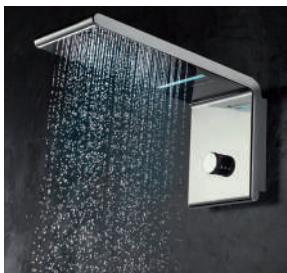

Finishes

030
Acciaio lucido
Polished stainless steel

075
Acciaio spazzolato opaco
Matt brushed S.S.

SYNCRO RAIN

WIDE RAIN

SYNCRO NEB

Syncro

RGB Led Lights Cromotherapy

Soffioni SYNCRO in acciaio inox 3 getti con deviatore incorporato, luci LED RGB e trasformatore a basso voltaggio, attacco a parete 1/2" M, alimentazione unica acqua miscelata

SYNCRO stainless steel shower heads, 3 sprays with integrated diverter, RGB LED lights and low voltage transformer, 1/2" M wall connection, unique inlet for mixed water