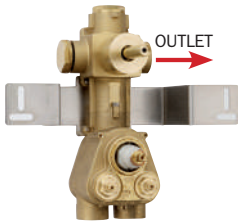

THERMOSTATIC
Z030275000
5 OUTLETS

Z031208
External parts

Z032208
External parts

Z033208
External parts

Finishes

030
Cromo
Chrome

094
Nichel spazzolato lucido
Brushed nickel (polished)

High flow Mixers