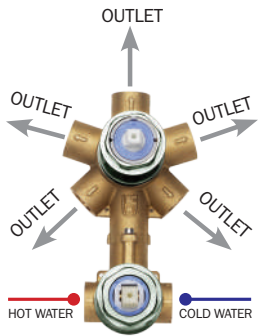

Universal Mixers

2-5 WAYS

SINGLE LEVER

Z00130

Universal concealed body for single lever mixer complete with 2-5 WAYS diverter 1/2" connections.

Z00004

External parts

Z00062