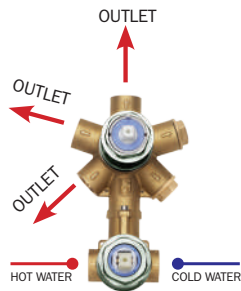

SINGLE LEVER

Z00130

Universal concealed body for single lever mixer complete with 2-5 WAYS diverter 1/2" connections.

Z00004

External parts

Z00062

External parts

3 WAYS

THERMOSTATIC

Z00125

Universal concealed body for thermostatic mixer complete with 2-5 WAYS diverter 1/2" connections.

Z00002

External parts

Z00061

External parts