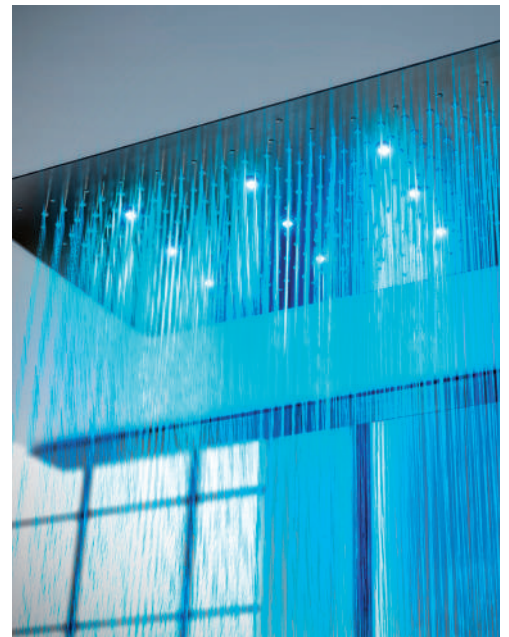

H38459

Dream - 1 SPRAY
 470 x 470 mm
 Water flow: min 16 L/min

H38380

Dream - 1 SPRAY
 Ø 370 mm
 Water flow: min 14 L/min

Finishes

030
Acciaio lucido
Polished stainless steel

073
Nero opaco
Matt black

045
Bianco opaco
Matt white