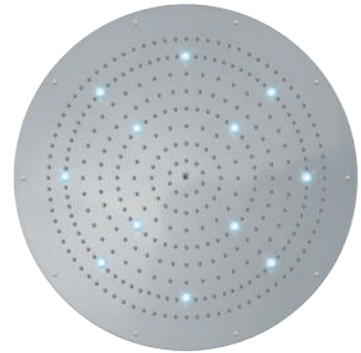

WI0374
Dream XL - 1 SPRAY
Rgb Lights Cromotherapy
Ø 1000 mm
Water flow: min 20 L/min
Led: 12