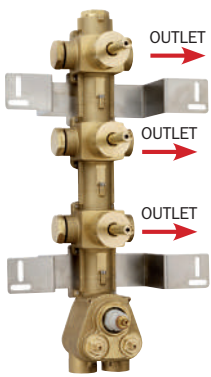

THERMOSTATIC
Z030202000
3 OUTLETS