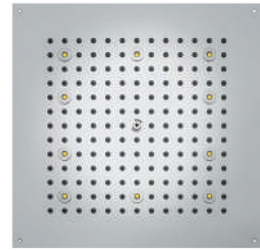

H37451

Dream - 1 SPRAY
 Rgb Lights Cromotherapy
 370 x 370 mm
 Water flow: min 14 L/min
 Led: 4

H37450

Dream - 1 SPRAY
 Rgb Lights Cromotherapy
 470 x 370 mm
 Water flow: min 14 L/min
 Led: 4

H37457

Dream - 1 SPRAY
 Rgb Lights Cromotherapy
 Ø 470 mm
 Water flow: min 16 L/min
 Led: 8