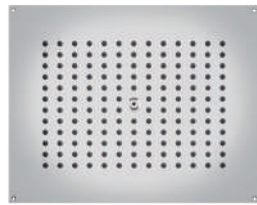

H38387

Dream - 1 SPRAY
470 x 370 mm
Water flow: min 14 L/min