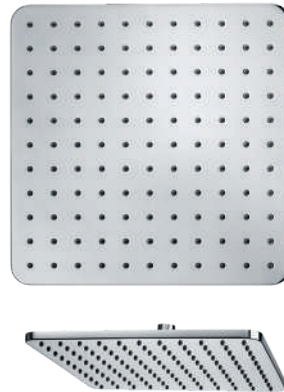

Cosmo Elios

I00596

Cosmo
Ø 280 mm
Water flow: min 7 L/min

I00595

Cosmo
Ø 230 mm
Water flow: min 7 L/min

I00598

Cosmo
280 x 280 mm
Water flow: min 7 L/min

I00597