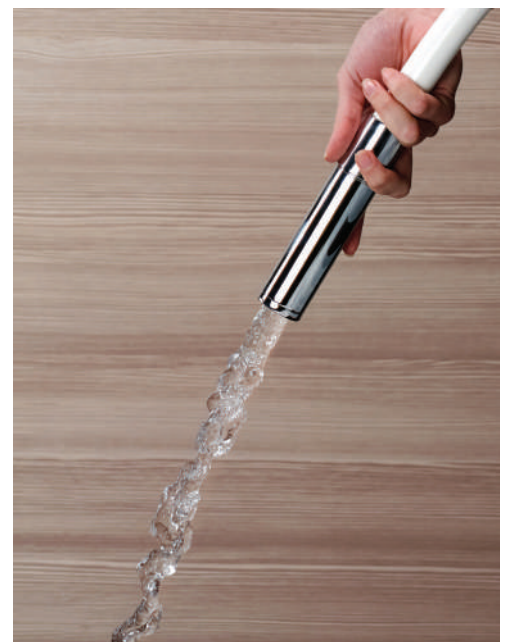

Kneipp tube Sets

E89501

Kneipp with stop valve
Water flow: min 14 L/min

030 094

E89500

Kneipp
Water flow: min 14 L/min

030 094

Finishes