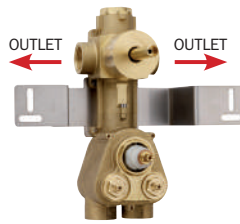

THERMOSTATIC
Z030205000
2 OUTLETS

030

030

030