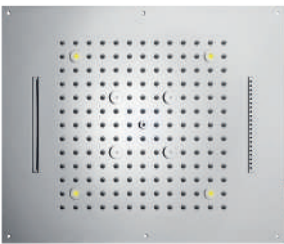

H38908
Dream/4 - 4 SPRAYS
Rgb Lights Cromotherapy
570 x 470 mm
Water flow: min 16 L/min
Led: 4