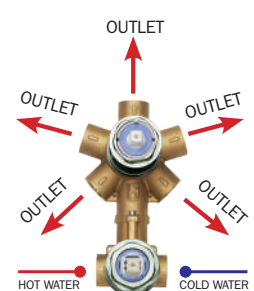

External parts

2 WAYS

3 WAYS

4 WAYS

5 WAYS

THERMOSTATIC

Z00125

Universal concealed body for thermostatic mixer complete with 2-5 WAYS diverter 1/2" connections.