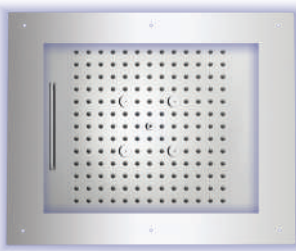

HI0930
Frame/3 - 3 SPRAYS
Rgb Lights Cromotherapy
600 x 500 mm
Water flow: min 16 L/min