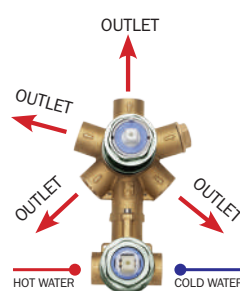

SINGLE LEVER

Z00130

Universal concealed body for single lever mixer complete with 2-5 WAYS diverter 1/2" connections.

Z00004

External parts

Z00062

External parts

4 WAYS

THERMOSTATIC

Z00125

Universal concealed body for thermostatic mixer complete with 2-5 WAYS diverter 1/2" connections.

Z00002

External parts

Z00061

External parts