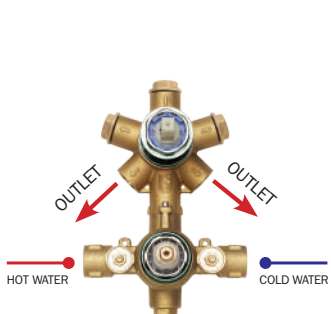

SINGLE LEVER

Z00130

Universal concealed body for single lever mixer complete with 2-5 WAYS diverter 1/2" connections.

Z00004

External parts

Z00062

External parts

THERMOSTATIC

Z00125

Universal concealed body for thermostatic mixer complete with 2-5 WAYS diverter 1/2" connections.

Z00002

External parts

Z00061

External parts

2 WAYS