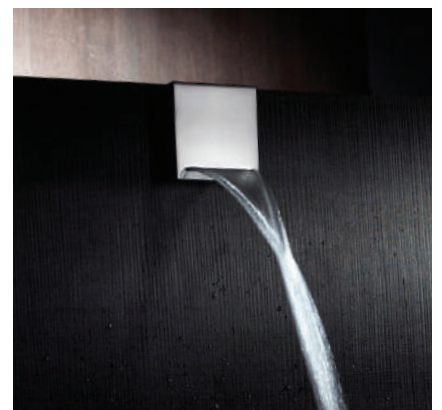

Waterfall spout
 250 mm
 Water flow: min 13 L/min

I00271-C

Waterfall spout
 150 mm
 Water flow: min 10 L/min

E88500

Waterfall spout
 120 x 155 mm
 Water flow: min 14 L/min

E88600

Waterfall spout
 80 x 126 mm
 Water flow: min 7,5 L/min

E86908

Waterfall spout: Olè Square
 100 x 100 mm
 Water flow: min 5 L/min

E86911

Waterfall spout: Olè Round
 Ø 100 mm
 Water flow: min 5 L/min

Finishes

030
Acciaio lucido
Polished stainless steel

073
Nero opaco
Matt black