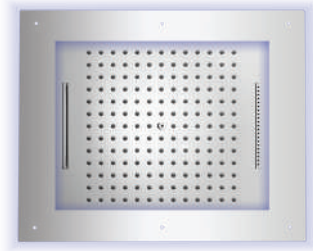

HI0927
Frame/3 - 3 SPRAYS
Rgb Lights Cromotherapy
600 x 500 mm
Water flow: min 16 L/min