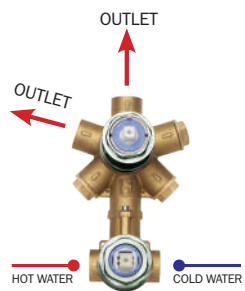

Z00062

External parts

2 WAYS