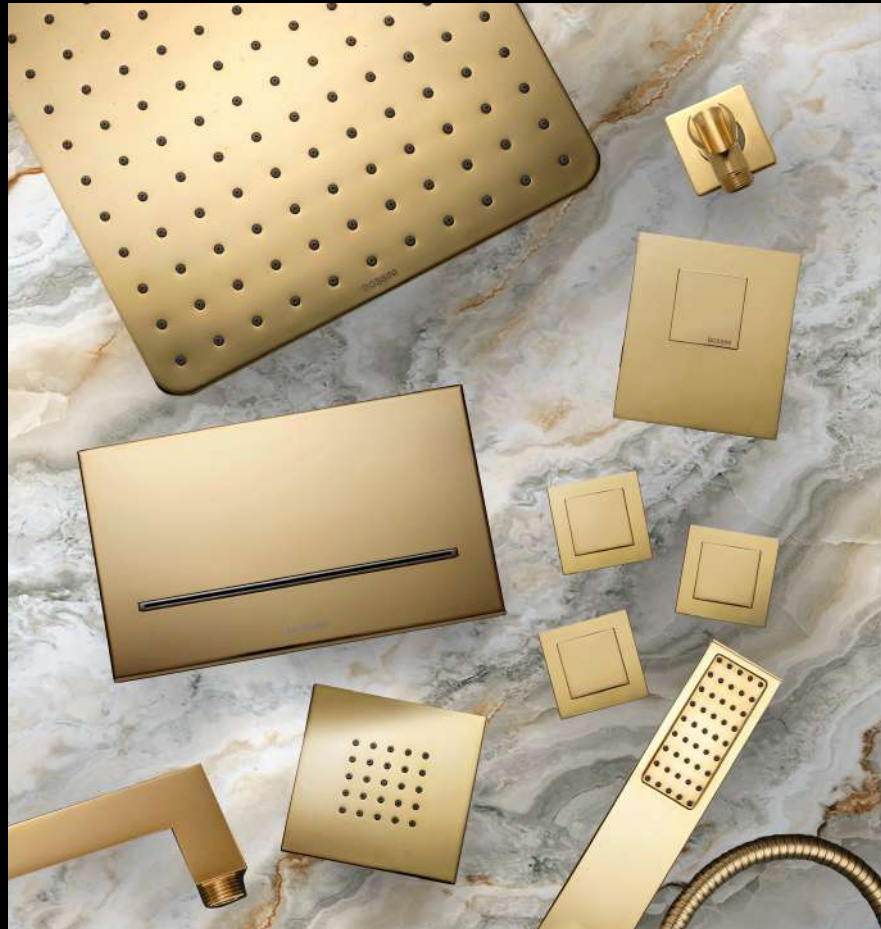

Z030273000_ Z033205

Miscelatore termostatico alta portata a incasso, sei uscite
High flow thermostatic shower mixer 6 outlets

D48002

Set doccia Mixa 140mm asta Flat 110 mm
Mixa 140 slide rail set ,110 mm Flat slide rail flat

I00198

Soffione laterale orientabile a incasso
Orientable concealed body jets

E89612

Cascata a filo parete 225 x 225 mm
225 x 225 mm Waterfall spray showerhead

E86908

Olè 100 x 100 mm getto cascata
100 x 100 mm Olè jet cascade sprays

Oro lucido - 021
Polished gold - 021