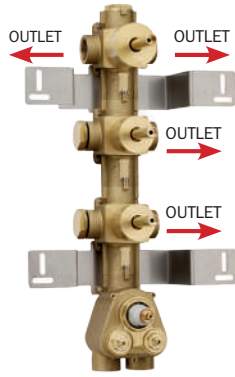

THERMOSTATIC
Z030271000
4 OUTLETS