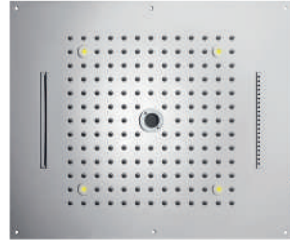

H38909
Dream/4 - 4 SPRAYS
Rgb Lights Cromotherapy
570 x 470 mm
Water flow: min 16 L/min
Led: 4