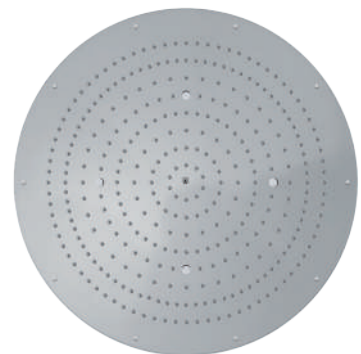

WI0374 
 Dream XL - 1 SPRAY
 Rgb Lights Cromotherapy
 Ø 1000 mm
 Water flow: min 20 L/min
 Led: 12

No Lights

WI0376
 Dream XL - 1 SPRAY
 1000 x 1000 mm
 Water flow: min 20 L/min

WI0375
 Dream XL - 1 SPRAY
 1000 x 500 mm
 Water flow: min 20 L/min