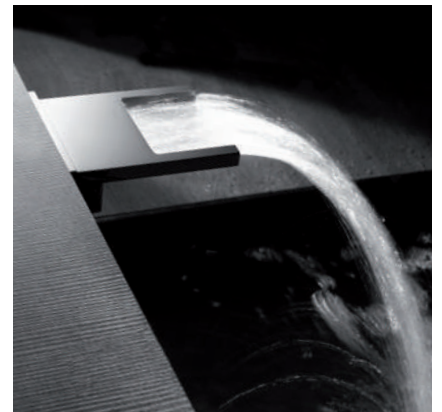

Waterfall spout
 250 mm
 Water flow: min 13 L/min

I00271-C

Waterfall spout
 150 mm
 Water flow: min 10 L/min

E88500

Waterfall spout
 120 x 155 mm
 Water flow: min 14 L/min

E88600

Waterfall spout
 80 x 126 mm
 Water flow: min 7,5 L/min

E86908

Waterfall spout: Olè Square
 100 x 100 mm
 Water flow: min 5 L/min

E86911

Waterfall spout: Olè Round
 Ø 100 mm
 Water flow: min 5 L/min

Finishes

030
Acciaio lucido
Polished stainless steel

073
Nero opaco
Matt black