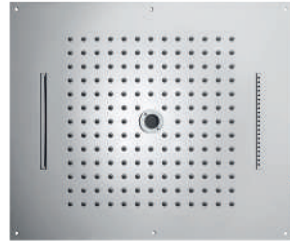

H38929
Dream/4 - 4 SPRAYS
570 x 470 mm
Water flow: min 16 L/min