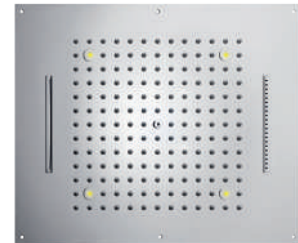

H38907
Dream/3 - 3 SPRAYS
Rgb Lights Cromotherapy
570 x 470 mm
Water flow: min 16 L/min
Led: 4