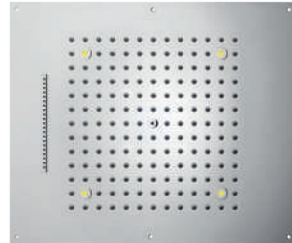

H38906
Dream/2 - 2 SPRAYS
Rgb Lights Cromotherapy
570 x 470 mm
Water flow: min 16 L/min
Led: 4