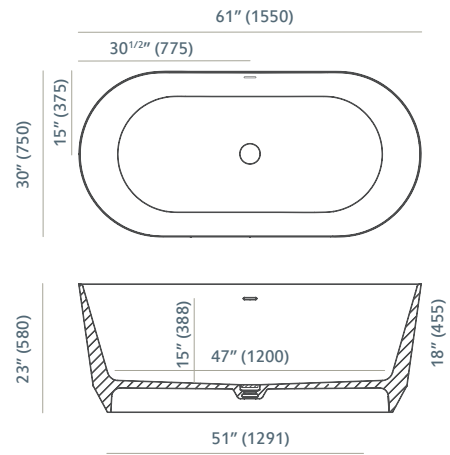

Venet

Collection

Standard Color
Color standard

Optional Colors
Colores opcionales

	SNOW WHITE MATTE	SNOW WHITE GLOSS	BROWN MATTE	LIGHT GRAY MATTE	DARK GRAY MATTE	BLACK MATTE	SNOW WHITE / BROWN MATTE	SNOW WHITE / LIGHT GRAY MATTE	SNOW WHITE / DARK GRAY MATTE	SNOW WHITE / BLACK MATTE
Bathtub Bañera	✓	✓					✓	✓	✓	✓
Vessel bowls Lacubos	✓	✓	✓	✓	✓	✓				
Totem Totem	✓									

Venet Bathtub
Bañera Venet

Dimensions (in)
Medidas (mm)

Product VENET 34

Drain included
Válvula incluida

Integral overflow
Rebosadero integrado

Volume to overflow **78.7 GAL**
Volumen hasta rebosadero 298 L