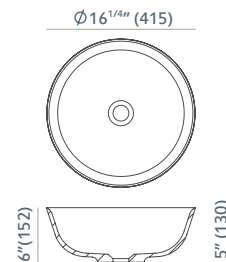

Cristallo Bathtub  
Bañera Cristallo

Dimensions (in)  
Medidas (mm)

Product 30 CRISTALLO

Cristallo bathtub snow white matte

*Cristallo Circle XL vessel bowl*  
*Lavabo Cristallo Circle XL*

*Dimensions (in)*  
*Medidas (mm)*

*Cristallo Rectangle vessel bowl*  
*Lavabo Cristallo Rectangle*

*Dimensions (in)*  
*Medidas (mm)*

*Cristallo Rectangle XL vessel bowl*  
*Lavabo Cristallo Rectangle XL*

*Dimensions (in)*  
*Medidas (mm)*