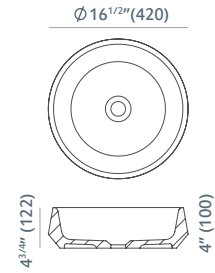

Venet Bathtub  
Bañera Venet

Dimensions (in)  
Medidas (mm)

Product VENET 34

Venet bathtub snow white matte

 Drain included  
Válvula incluida

 Integral overflow  
Rebosadero integrado

 Volume to overflow **78.7 GAL**  
Volumen hasta rebosadero 298 L

Venet Circle vessel bowl  
Lavabo Venet Circle

Dimensions (in)  
Medidas (mm)

Venet Circle XL vessel bowl  
Lavabo Venet Circle XL

Dimensions (in)  
Medidas (mm)

Venet Square vessel bowl  
Lavabo Venet Square

Dimensions (in)  
Medidas (mm)

Venet Rectangle vessel bowl  
Lavabo Venet Rectangle

Dimensions (in)  
Medidas (mm)

Venet Totem  
Tótem Venet

Dimensions (in)  
Medidas (mm)

 Drain included only Venet totem  
Válvula incluida solo totem Venet