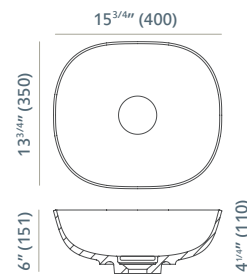

Vars Bathtub  
Bañera Vars

Dimensions (in)  
Medidas (mm)

Product VARS 32

Vars bathtub snow white matte

Drain included  
Válvula incluida

Integral overflow  
Rebosadero integrado

Adjustable legs included  
Patatas regulables incluidas

Volume to overflow **79.3 GAL**  
Volumen hasta rebosadero 300L

*Vars Circle vessel bowl*  
Lavabo Vars Circle

*Dimensions (in)*  
*Medidas (mm)*

*Vars Circle XL vessel bowl*  
Lavabo Vars Circle XL

*Dimensions (in)*  
*Medidas (mm)*

*Vars Square XL vessel bowl*  
Lavabo Vars Square XL

*Dimensions (in)*  
*Medidas (mm)*

*Vars Rectangle XL vessel bowl*  
Lavabo Vars Rectangle XL

*Dimensions (in)*  
*Medidas (mm)*

*Vars Tolem*  
Tólem Vars

*Dimensions (in)*  
*Medidas (mm)*