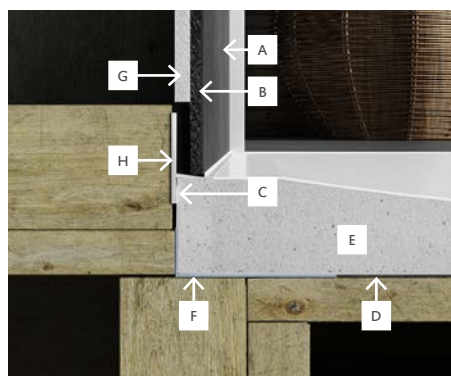

Flange detail
Detalle del perfil

- **A** Tile *Azulejo*
- **B** Tile adhesive *Adhesivo azulejo*
- **C** Silicone *Silicona*
- **D** Adhesive *Cola*
- **E** Shower base *Plato de ducha*
- **F** Waterproof membrane *Membrana impermeabilizante*
- **G** Drywall *Panel pared*
- **H** Flange *Perfil*