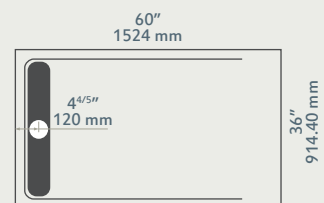

Shower base Duo | Plato de ducha Duo

Dimensions (in) | Medidas (mm)