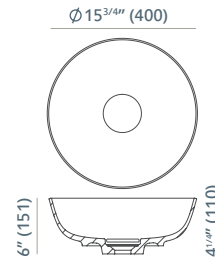

Volume to overflow **79.3 GAL**  
Volumen hasta rebosadero 300L

*Vars Circle vessel bowl*  
Lavabo Vars Circle

*Dimensions (in)*  
*Medidas (mm)*

*Vars Circle XL vessel bowl*  
Lavabo Vars Circle XL

*Dimensions (in)*  
*Medidas (mm)*

*Vars Square XL vessel bowl*  
Lavabo Vars Square XL

*Dimensions (in)*  
*Medidas (mm)*

*Vars Rectangle XL vessel bowl*  
Lavabo Vars Rectangle XL

*Dimensions (in)*  
*Medidas (mm)*

*Vars Tolem*  
Tólem Vars