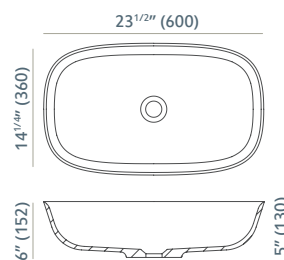

Cristallo Bathtub  
Bañera Cristallo

Dimensions (in)  
Medidas (mm)

Product 30 CRISTALLO

Cristallo bathtub snow white matte

*Cristallo Circle XL vessel bowl*  
*Lavabo Cristallo Circle XL*

*Dimensions (in)*  
*Medidas (mm)*

*Cristallo Rectangle vessel bowl*  
*Lavabo Cristallo Rectangle*

*Dimensions (in)*  
*Medidas (mm)*

*Cristallo Rectangle XL vessel bowl*  
*Lavabo Cristallo Rectangle XL*

*Dimensions (in)*  
*Medidas (mm)*