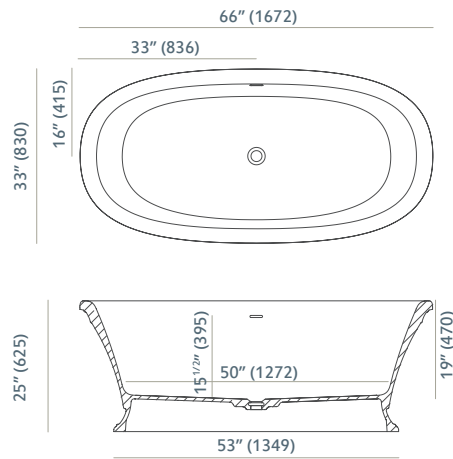

Sidley Bathtub / Bañera Sidley

Dimensions (in) / Medidas (mm)