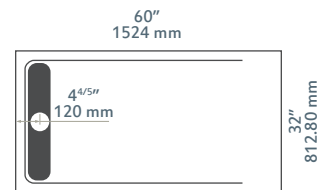

Shower base Duo | Plato de ducha Duo

Dimensions (in) | Medidas (mm)