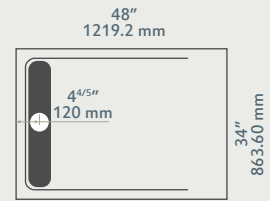

Shower base Duo | Plato de ducha Duo

Dimensions (in) | Medidas (mm)