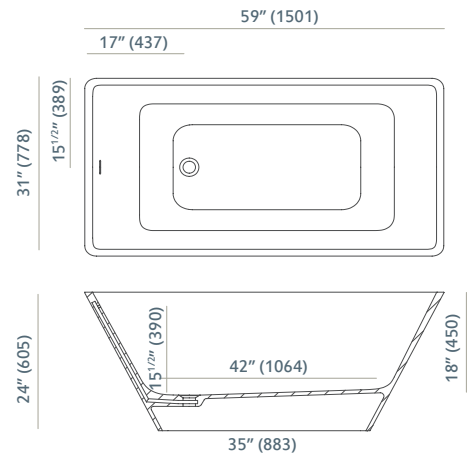

Apex 59x31 Bathtub

Bañera Apex 59x31

Dimensions (in)

Medidas (mm)

Product APEX

Drain included
Válvula incluida

Integral overflow
Rebosadero integrado

Adjustable legs included
Patas regulables incluidas

66x33"
Volume 87.7 GAL
Volumen 332 L

59x31"
Volume 70.0 GAL
Volumen 265 L