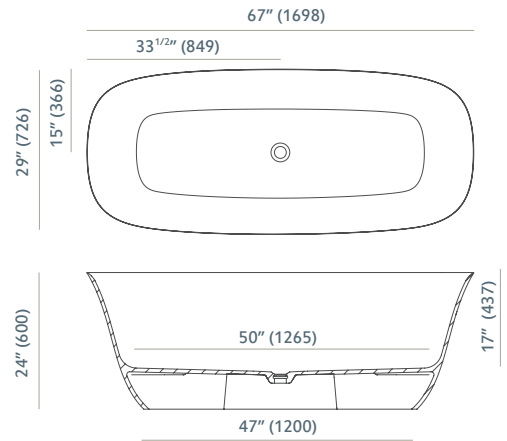

Cristallo Bathtub  
Bañera Cristallo

Dimensions (in)  
Medidas (mm)

Product 30 CRISTALLO

Cristallo bathtub snow white matte

*Cristallo Circle XL vessel bowl*  
*Lavabo Cristallo Circle XL*

*Dimensions (in)*  
*Medidas (mm)*