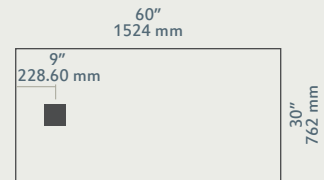

Shower base Base  
Plato de ducha Base

Dimensions (in)  
Medidas (mm)

Product BASE 38

Base Slate snow white 60" x 36"