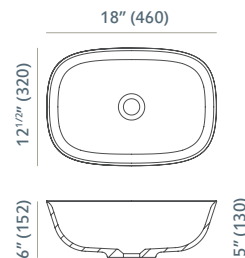

Cristallo Bathtub  
Bañera Cristallo

Dimensions (in)  
Medidas (mm)

Product 30 CRISTALLO

Cristallo bathtub snow white matte

*Cristallo Circle XL vessel bowl*  
*Lavabo Cristallo Circle XL*

*Dimensions (in)*  
*Medidas (mm)*

*Cristallo Rectangle vessel bowl*  
*Lavabo Cristallo Rectangle*

*Dimensions (in)*  
*Medidas (mm)*

*Cristallo Rectangle XL vessel bowl*  
*Lavabo Cristallo Rectangle XL*

*Dimensions (in)*  
*Medidas (mm)*