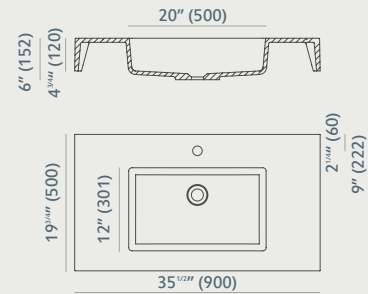

Zermatt

Wall mounted sinks

Standard Color
Color standard

Optional Colors
Colores opcionales

Wall mounted sink Encimera	✓	✓	✓	✓	✓	✓				

Zermatt wall mounted sinks
Encimeras Zermatt

Dimensions (in)
Medidas (mm)

Zermatt 90