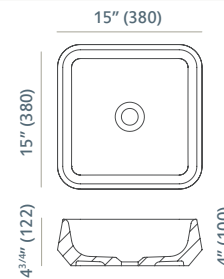

Venet Circle vessel bowl  
Lavabo Venet Circle

Dimensions (in)  
Medidas (mm)

Venet Circle XL vessel bowl  
Lavabo Venet Circle XL

Dimensions (in)  
Medidas (mm)

Venet Square vessel bowl  
Lavabo Venet Square

Dimensions (in)  
Medidas (mm)

Venet Rectangle vessel bowl  
Lavabo Venet Rectangle

Dimensions (in)  
Medidas (mm)

Venet Totem  
Tótem Venet

Dimensions (in)  
Medidas (mm)

 Drain included only Venet totem  
Válvula incluida solo totem Venet