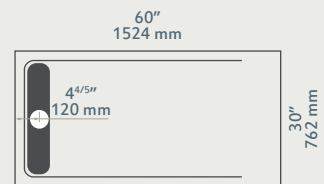

Shower base Duo | Plato de ducha Duo

Dimensions (in) | Medidas (mm)