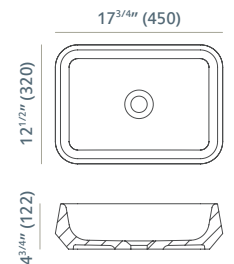

Venet Circle vessel bowl  
Lavabo Venet Circle

Dimensions (in)  
Medidas (mm)

Venet Circle XL vessel bowl  
Lavabo Venet Circle XL

Dimensions (in)  
Medidas (mm)

Venet Square vessel bowl  
Lavabo Venet Square

Dimensions (in)  
Medidas (mm)

Venet Rectangle vessel bowl  
Lavabo Venet Rectangle

Dimensions (in)  
Medidas (mm)

Venet Totem  
Tótem Venet

Dimensions (in)  
Medidas (mm)

 Drain included only Venet totem  
Válvula incluida solo totem Venet