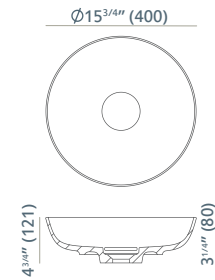

Vars Circle vessel bowl
Lavabo Vars Circle

Dimensions (in)
Medidas (mm)