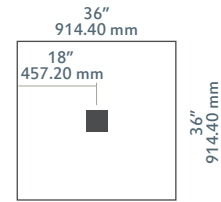

Shower base Base  
Plato de ducha Base

Dimensions (in)  
Medidas (mm)

Product BASE 38

Base Slate snow white 60" x 36"