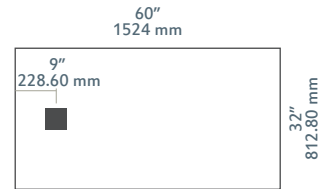

Shower base Base  
Plato de ducha Base

Dimensions (in)  
Medidas (mm)

Product BASE 38

Base Slate snow white 60" x 36"