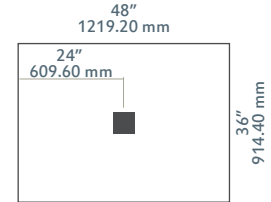

Shower base Base  
Plato de ducha Base

Dimensions (in)  
Medidas (mm)

Product BASE 38

Base Slate snow white 60" x 36"