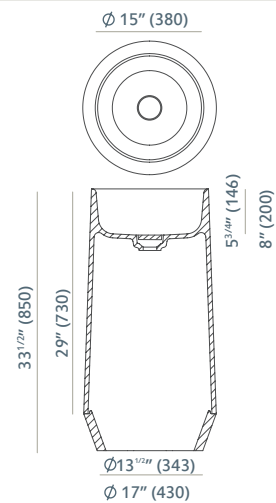

Venet Circle vessel bowl  
Lavabo Venet Circle

Dimensions (in)  
Medidas (mm)

Venet Circle XL vessel bowl  
Lavabo Venet Circle XL

Dimensions (in)  
Medidas (mm)

Venet Square vessel bowl  
Lavabo Venet Square

Dimensions (in)  
Medidas (mm)

Venet Rectangle vessel bowl  
Lavabo Venet Rectangle

Dimensions (in)  
Medidas (mm)

Venet Totem  
Tótem Venet

Dimensions (in)  
Medidas (mm)

 Drain included only Venet totem  
Válvula incluida solo totem Venet