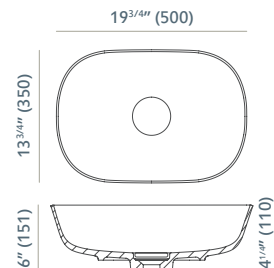

Volume to overflow **79.3 GAL**  
Volumen hasta rebosadero 300L

*Vars Circle vessel bowl*  
Lavabo Vars Circle

*Dimensions (in)*  
*Medidas (mm)*

*Vars Circle XL vessel bowl*  
Lavabo Vars Circle XL

*Dimensions (in)*  
*Medidas (mm)*

*Vars Square XL vessel bowl*  
Lavabo Vars Square XL

*Dimensions (in)*  
*Medidas (mm)*

*Vars Rectangle XL vessel bowl*  
Lavabo Vars Rectangle XL

*Dimensions (in)*  
*Medidas (mm)*

*Vars Tolem*  
Tólem Vars

*Dimensions (in)*  
*Medidas (mm)*