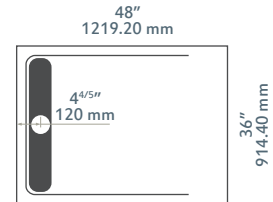

Shower base Duo | Plato de ducha Duo

Dimensions (in) | Medidas (mm)