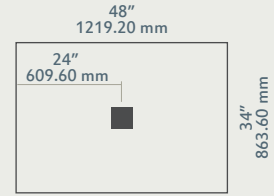

Shower base Base  
Plato de ducha Base

Dimensions (in)  
Medidas (mm)

Product BASE 38

Base Slate snow white 60" x 36"