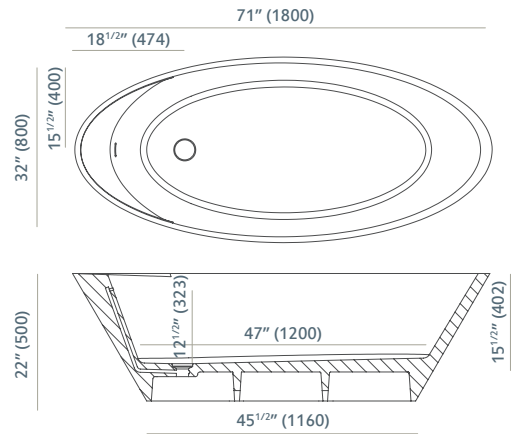

Opal Quiz Bathtub  
Bañera Opal Quiz

Dimensions (in)  
Medidas (mm)

Product OPAL QUIZ 08

Opal Quiz black

reddot winner 2021

Product 09 OPAL QUIZ

Opal Quiz brown