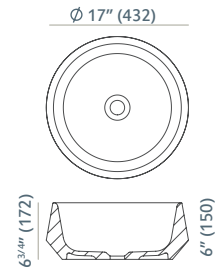

Venet Circle vessel bowl  
Lavabo Venet Circle

Dimensions (in)  
Medidas (mm)

Venet Circle XL vessel bowl  
Lavabo Venet Circle XL

Dimensions (in)  
Medidas (mm)

Venet Square vessel bowl  
Lavabo Venet Square

Dimensions (in)  
Medidas (mm)

Venet Rectangle vessel bowl  
Lavabo Venet Rectangle

Dimensions (in)  
Medidas (mm)

Venet Totem  
Tótem Venet

Dimensions (in)  
Medidas (mm)

 Drain included only Venet totem  
Válvula incluida solo totem Venet