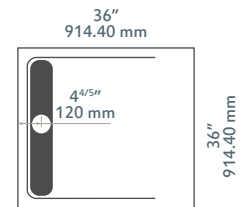

Shower base Duo | Plato de ducha Duo

Dimensions (in) | Medidas (mm)