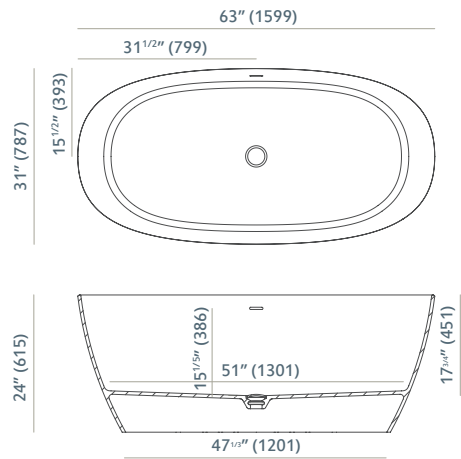

Carezza

Bathtub

	Standard Color Color standard		Optional Colors Colores opcionales							
	SNOW WHITE MATTE	SNOW WHITE GLOSS	BROWN MATTE	LIGHT GRAY MATTE	DARK GRAY MATTE	BLACK MATTE	SNOW WHITE / BROWN MATTE	SNOW WHITE / LIGHT GRAY MATTE	SNOW WHITE / DARK GRAY MATTE	SNOW WHITE / BLACK MATTE
Bathtub Bañera	✓	✓					✓	✓	✓	✓

Carezza Bathtub
Bañera Carezza

Dimensions (in)
Medidas (mm)

Product CAREZZA
14