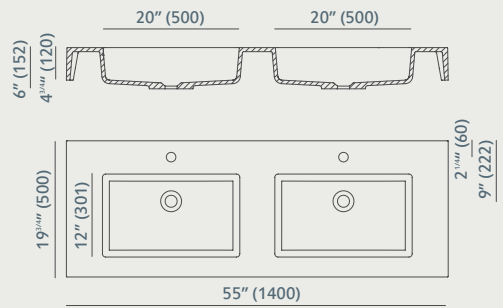

Zermatt 120 wall mounted sink