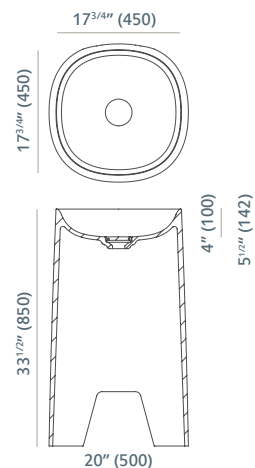

Volume to overflow **79.3 GAL**  
Volumen hasta rebosadero 300L

*Vars Circle vessel bowl*  
Lavabo Vars Circle

*Dimensions (in)*  
*Medidas (mm)*

*Vars Circle XL vessel bowl*  
Lavabo Vars Circle XL

*Dimensions (in)*  
*Medidas (mm)*

*Vars Square XL vessel bowl*  
Lavabo Vars Square XL

*Dimensions (in)*  
*Medidas (mm)*

*Vars Rectangle XL vessel bowl*  
Lavabo Vars Rectangle XL

*Dimensions (in)*  
*Medidas (mm)*

*Vars Tolem*  
Tólem Vars

*Dimensions (in)*  
*Medidas (mm)*